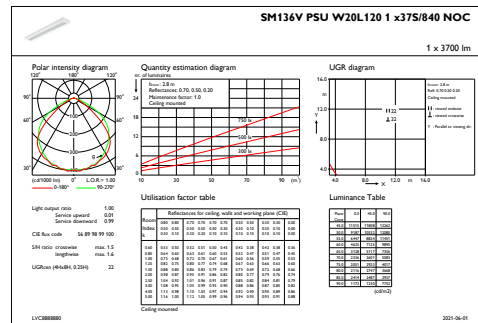

CoreLine Surface-mounted

Målskitse

CoreLine Surface-mounted SM134V

Fotometriske data

OFPC1_SM136VPSUW20L1201x375840NOC

OFPC1_SM136VPSUW20L1201x315840NOC

IFGU1_SM136VPSUW20L1201x435840NOC

IFGU1_SM136VPSUW20L1201x375840NOC