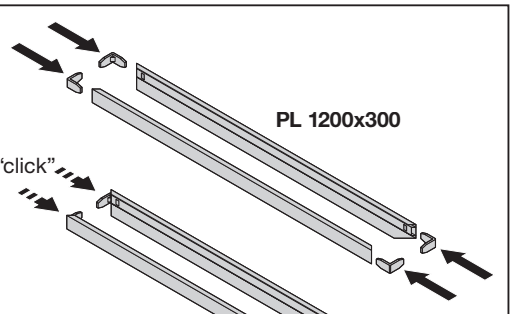

## PANEL SURFACE MOUNT KIT VALUE

---

	EAN	l x w x h [mm]	
PL 600 SURFACE MOUNT KIT H70 VAL	4058075402843	613 x 613 x 70	1.0 kg
PL 625 SURFACE MOUNT KIT H70 VAL	4058075402867	638 x 638 x 70	1.0 kg
PL 1200x300 SURFACE MOUNT KIT VAL	4058075472952	1212 x 312 x 52	0.9 kg
PL 1200x600 SURFACE MOUNT KIT VAL	4058075389823	1213 x 613 x 70	1.5 kg