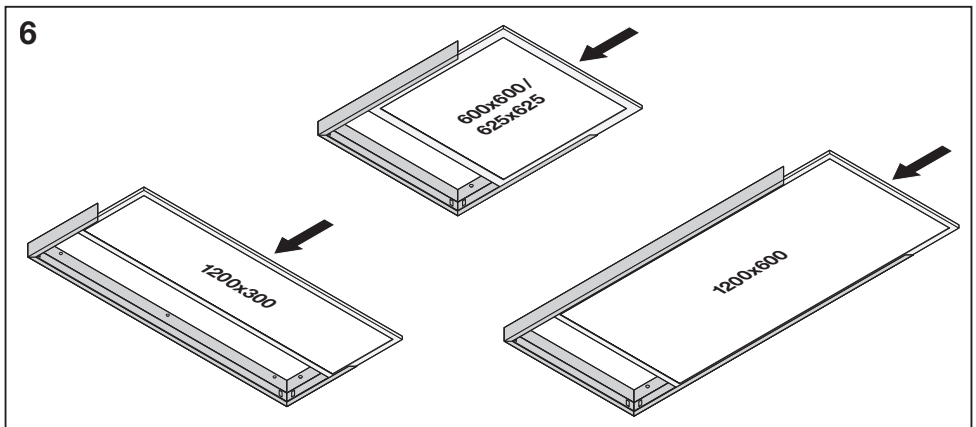

## PANEL SURFACE MOUNT KIT VALUE

---

	EAN	l x w x h [mm]	
PL 600 SURFACE MOUNT KIT H70 VAL	4058075402843	613 x 613 x 70	1.0 kg
PL 625 SURFACE MOUNT KIT H70 VAL	4058075402867	638 x 638 x 70	1.0 kg
PL 1200x300 SURFACE MOUNT KIT VAL	4058075472952	1212 x 312 x 52	0.9 kg
PL 1200x600 SURFACE MOUNT KIT VAL	4058075389823	1213 x 613 x 70	1.5 kg