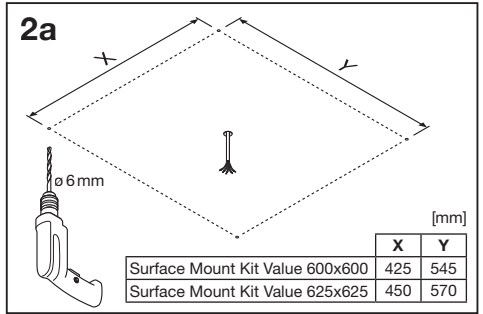

## PANEL SURFACE MOUNT KIT VALUE

---

	EAN	l x w x h [mm]	
PL 600 SURFACE MOUNT KIT H70 VAL	4058075402843	613 x 613 x 70	1.0 kg
PL 625 SURFACE MOUNT KIT H70 VAL	4058075402867	638 x 638 x 70	1.0 kg
PL 1200x300 SURFACE MOUNT KIT VAL	4058075472952	1212 x 312 x 52	0.9 kg
PL 1200x600 SURFACE MOUNT KIT VAL	4058075389823	1213 x 613 x 70	1.5 kg