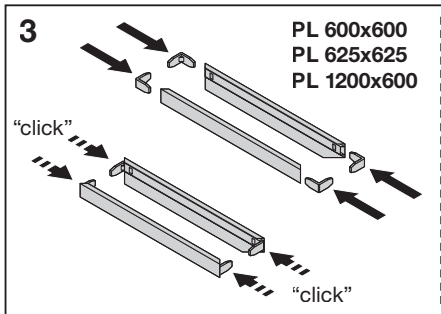

## PANEL SURFACE MOUNT KIT VALUE

---

	EAN	l x w x h [mm]	
PL 600 SURFACE MOUNT KIT H70 VAL	4058075402843	613 x 613 x 70	1.0 kg
PL 625 SURFACE MOUNT KIT H70 VAL	4058075402867	638 x 638 x 70	1.0 kg
PL 1200x300 SURFACE MOUNT KIT VAL	4058075472952	1212 x 312 x 52	0.9 kg
PL 1200x600 SURFACE MOUNT KIT VAL	4058075389823	1213 x 613 x 70	1.5 kg