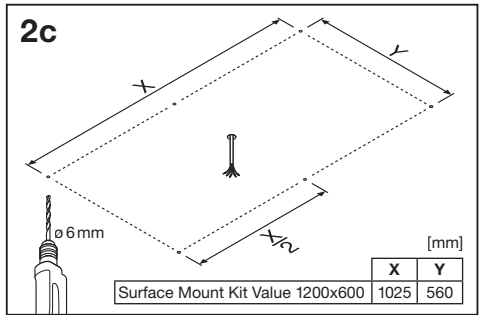

## PANEL SURFACE MOUNT KIT VALUE

---

	EAN	l x w x h [mm]	
PL 600 SURFACE MOUNT KIT H70 VAL	4058075402843	613 x 613 x 70	1.0 kg
PL 625 SURFACE MOUNT KIT H70 VAL	4058075402867	638 x 638 x 70	1.0 kg
PL 1200x300 SURFACE MOUNT KIT VAL	4058075472952	1212 x 312 x 52	0.9 kg
PL 1200x600 SURFACE MOUNT KIT VAL	4058075389823	1213 x 613 x 70	1.5 kg