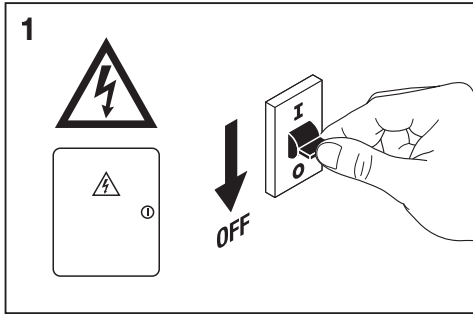

## PANEL SURFACE MOUNT KIT VALUE

---

	EAN	l x w x h [mm]	
PL 600 SURFACE MOUNT KIT H70 VAL	4058075402843	613 x 613 x 70	1.0 kg
PL 625 SURFACE MOUNT KIT H70 VAL	4058075402867	638 x 638 x 70	1.0 kg
PL 1200x300 SURFACE MOUNT KIT VAL	4058075472952	1212 x 312 x 52	0.9 kg
PL 1200x600 SURFACE MOUNT KIT VAL	4058075389823	1213 x 613 x 70	1.5 kg