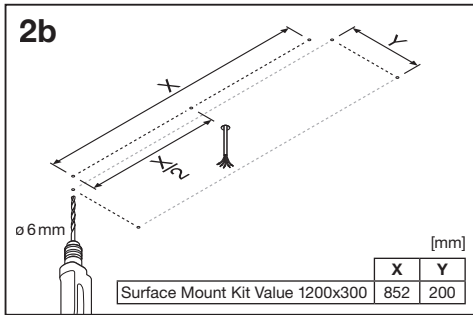

## PANEL SURFACE MOUNT KIT VALUE

---

	EAN	l x w x h [mm]	
PL 600 SURFACE MOUNT KIT H70 VAL	4058075402843	613 x 613 x 70	1.0 kg
PL 625 SURFACE MOUNT KIT H70 VAL	4058075402867	638 x 638 x 70	1.0 kg
PL 1200x300 SURFACE MOUNT KIT VAL	4058075472952	1212 x 312 x 52	0.9 kg
PL 1200x600 SURFACE MOUNT KIT VAL	4058075389823	1213 x 613 x 70	1.5 kg