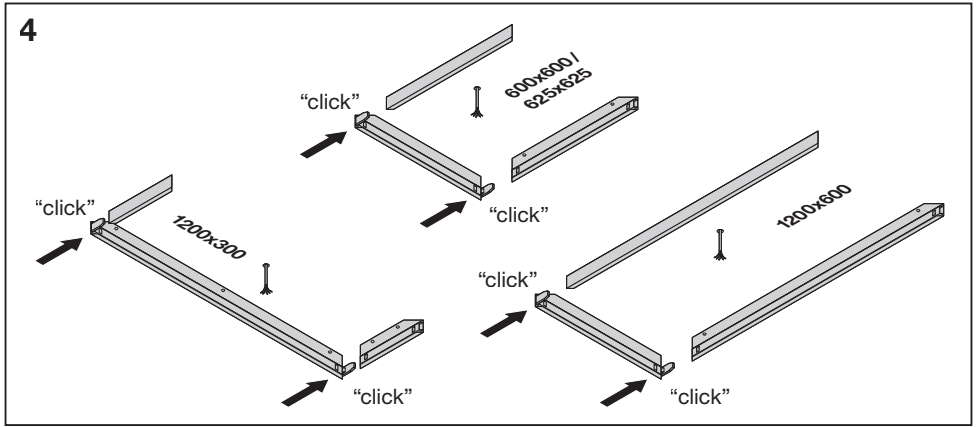

## PANEL SURFACE MOUNT KIT VALUE

---

	EAN	l x w x h [mm]	
PL 600 SURFACE MOUNT KIT H70 VAL	4058075402843	613 x 613 x 70	1.0 kg
PL 625 SURFACE MOUNT KIT H70 VAL	4058075402867	638 x 638 x 70	1.0 kg
PL 1200x300 SURFACE MOUNT KIT VAL	4058075472952	1212 x 312 x 52	0.9 kg
PL 1200x600 SURFACE MOUNT KIT VAL	4058075389823	1213 x 613 x 70	1.5 kg