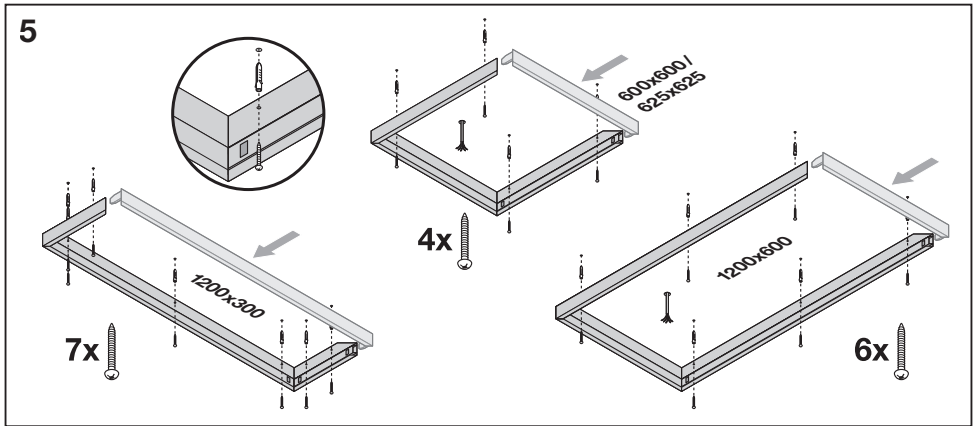

## PANEL SURFACE MOUNT KIT VALUE

---

	EAN	l x w x h [mm]	
PL 600 SURFACE MOUNT KIT H70 VAL	4058075402843	613 x 613 x 70	1.0 kg
PL 625 SURFACE MOUNT KIT H70 VAL	4058075402867	638 x 638 x 70	1.0 kg
PL 1200x300 SURFACE MOUNT KIT VAL	4058075472952	1212 x 312 x 52	0.9 kg
PL 1200x600 SURFACE MOUNT KIT VAL	4058075389823	1213 x 613 x 70	1.5 kg