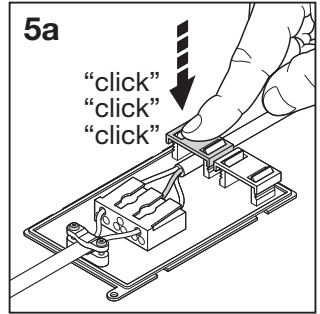

SUSPENSION KIT  
**EAN 4058075402928**

RECESSED MOUNT CLIPS VALUE  
**EAN 4058075409859**

PL 600 SURFACE MOUNT KIT H75  
**EAN 4058075472914**  
 PL 625 SURFACE MOUNT KIT H75  
**EAN 4058075472938**

PL 600 SURFACE MOUNT KIT H70 VAL  
**EAN 4058075402843**  
 PL 625 SURFACE MOUNT KIT H70 VAL  
**EAN 4058075402867**