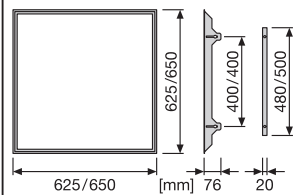

PL 600 RECESSED MOUNT FRAME
EAN 4058075402881
PL 625 RECESSED MOUNT FRAME
EAN 4058075402904

	*C10A	*B16A	*C16A	
PANEL PFM 36W	n = 12	n = 13	n = 19	
PANEL PFM 30W	n = 13	n = 15	n = 21	
PANEL PFM 25W	n = 15	n = 16	n = 24	

PANEL PFM 600/625

CE EAC RoHS

LEDVANCE GmbH
Parking 29-33
85748 Garching, Germany
www.ledvance.com

C10449057
G11094519
16.03.20