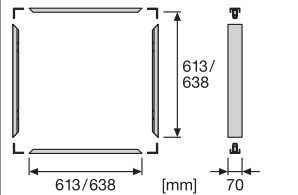

PL 600 SURFACE MOUNT KIT H70 VAL
EAN 4058075402843
PL 625 SURFACE MOUNT KIT H70 VAL
EAN 4058075402867