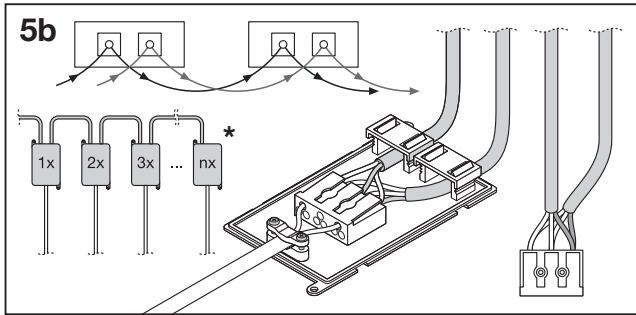

SUSPENSION KIT  
**EAN 4058075402928**

RECESSED MOUNT CLIPS VALUE  
**EAN 4058075409859**

PL 600 SURFACE MOUNT KIT H75  
**EAN 4058075472914**  
 PL 625 SURFACE MOUNT KIT H75  
**EAN 4058075472938**

PL 600 SURFACE MOUNT KIT H70 VAL  
**EAN 4058075402843**  
 PL 625 SURFACE MOUNT KIT H70 VAL  
**EAN 4058075402867**