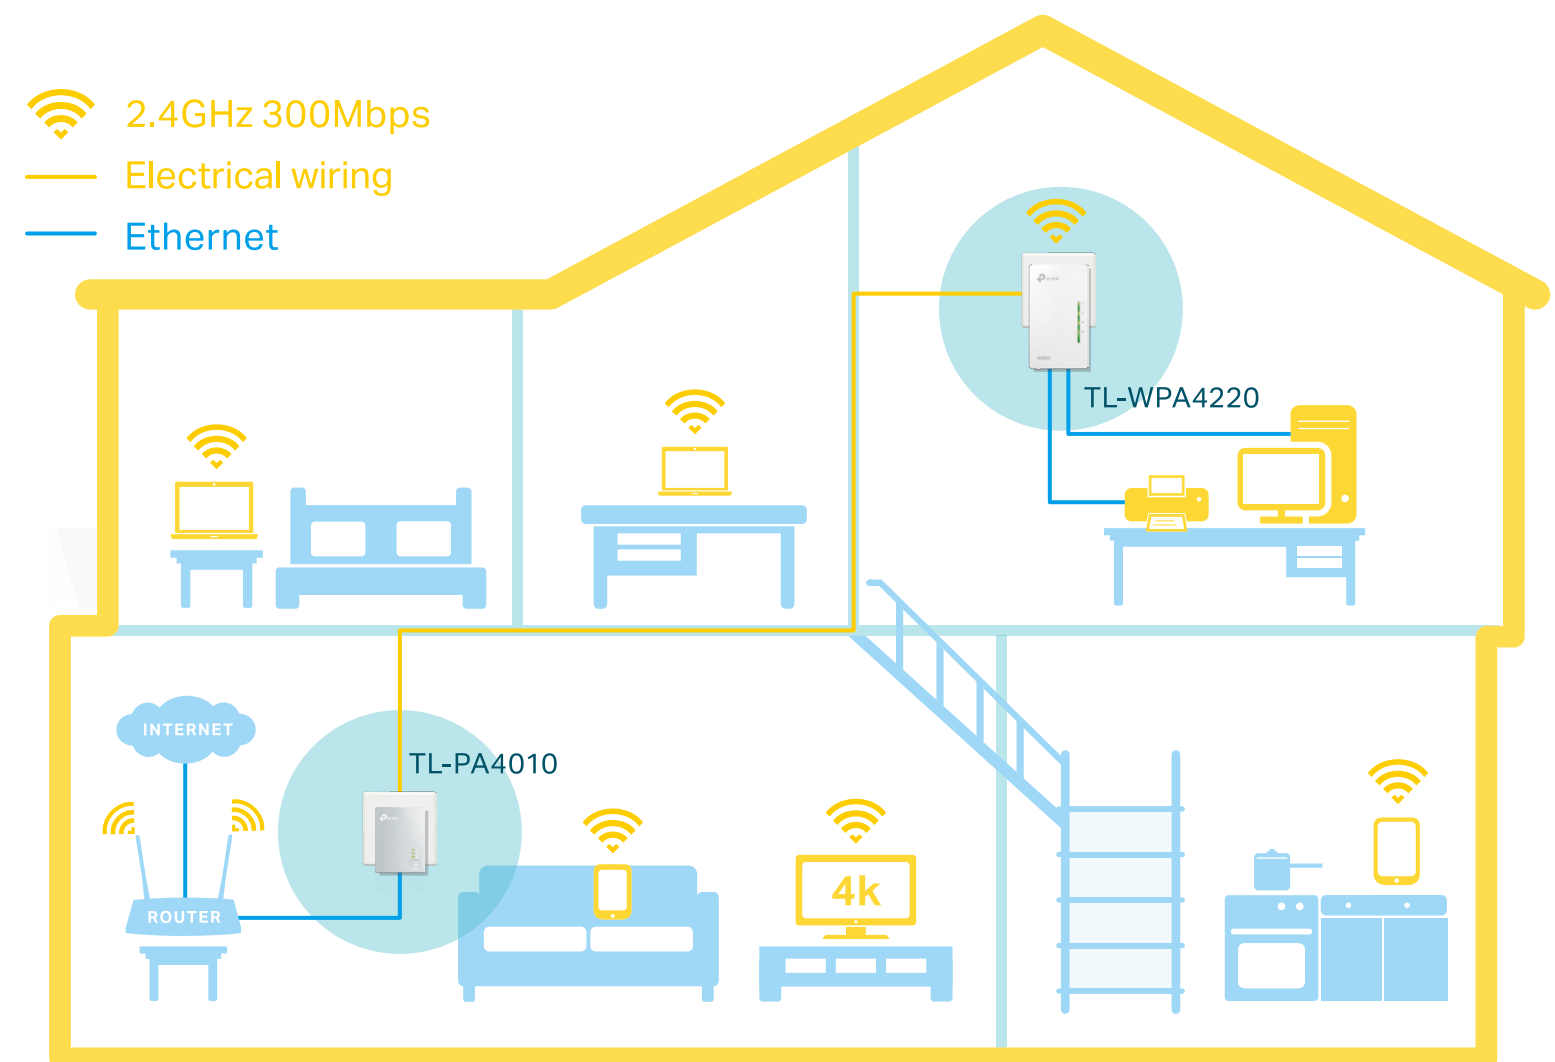

Highlights

600Mbps over Powerline

HomePlug AV standard providing up to 600Mbps high speed data transmission over a home's existing electrical wiring, ideal for lag-free HD or 3D video streaming and online gaming.

300Mbps Wi-Fi

Extend 300Mbps wireless connections to previously hard-to-reach areas of your home and office.

Features

Speed

- Wireless N Standard – Wi-Fi speed of up to 300Mbps
- HomePlug AV – Provides up to 600Mbps high-speed data transmission over a home's existing electrical wiring
- Multiple Ethernet Ports – Create faster connections with PCs, consoles, STB and more
- Speed Optimization – Supports IGMP managed multicast IP transmission, optimizing IPTV streaming

Range

- 300 meters Range – Up to 300 meters/1000 feet range over existing electrical wiring

Ease of Use

- Wi-Fi Clone – Allows powerline extenders to copy the network name (SSID) and password from your router with one simple touch
- Wi-Fi Move – Automatically adopts Wi-Fi settings from your existing powerline network
- TP-Link tpPLC – Allows you to easily manage your network using the intuitive tpPLC App or the tpPLC Utility
- Plug, Pair and Play – Set up your powerline network in minutes

Specifications

Hardware

- Transmission Speeds:
 - Powerline: up to 600 Mbps
 - Ethernet: 10/100 Mbps
- Standards and Protocols:
 - HomePlug AV, IEEE 1901, IEEE 802.3, IEEE 802.3u, IEEE 802.11b/g/n
- Interface:
 - TL-WPA4220: 2 Ethernet Ports
 - TL-PA4010: 1 Ethernet Port
- Plug Type: UK
- Button: Pair, Reset, Wi-Fi Clone
- LED Indicator: Power, Powerline, Ethernet, Wi-Fi
- Dimensions (W x D x H):
 - TL-WPA4220: 3.7 × 2.1 × 1.6 in. (94 × 54 × 40 mm)
 - TL-PA4010: 2.6 × 2.0 × 1.1 in. (65 × 52 × 28.5 mm)
- IGMP: IGMP v1/v2/v3
- Power Consumption:
 - TL-WPA4220: Maximum: 5.6W, Typical: 5.2W
 - TL-PA4010: Maximum: 2.6W, Typical: 2.3W
- Range: Up to 300 meters/1000 feet over existing electrical wiring
- Compatibility:
 - Compatible with all HomePlug AV & AV2 standard powerline adapters