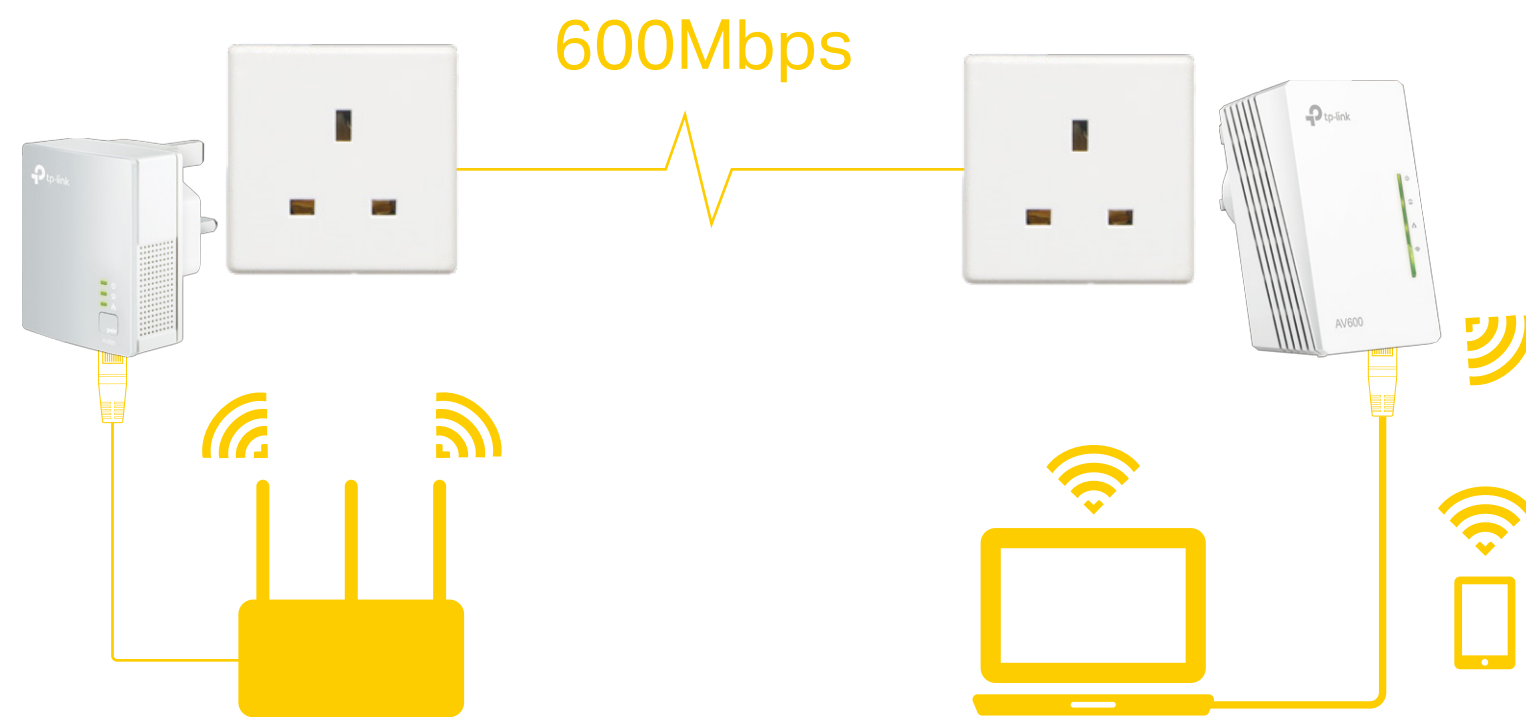

Copy your wireless network name (SSID) and password from your router instantly by pressing the Wi-Fi Clone button.

Settings in Sync with Wi-Fi Move

Any changes made to network settings will be automatically applied across the entire network.

Highlights

600Mbps over Powerline

HomePlug AV standard providing up to 600Mbps high speed data transmission over a home's existing electrical wiring, ideal for lag-free HD or 3D video streaming and online gaming.

300Mbps Wi-Fi

Extend 300Mbps wireless connections to previously hard-to-reach areas of your home and office.

Features

Speed

- Wireless N Standard – Wi-Fi speed of up to 300Mbps
- HomePlug AV – Provides up to 600Mbps high-speed data transmission over a home's existing electrical wiring
- Multiple Ethernet Ports – Create faster connections with PCs, consoles, STB and more
- Speed Optimization – Supports IGMP managed multicast IP transmission, optimizing IPTV streaming

Range

- 300 meters Range – Up to 300 meters/1000 feet range over existing electrical wiring

Ease of Use

- Wi-Fi Clone – Allows powerline extenders to copy the network name (SSID) and password from your router with one simple touch
- Wi-Fi Move – Automatically adopts Wi-Fi settings from your existing powerline network
- TP-Link tpPLC – Allows you to easily manage your network using the intuitive tpPLC App or the tpPLC Utility
- Plug, Pair and Play – Set up your powerline network in minutes