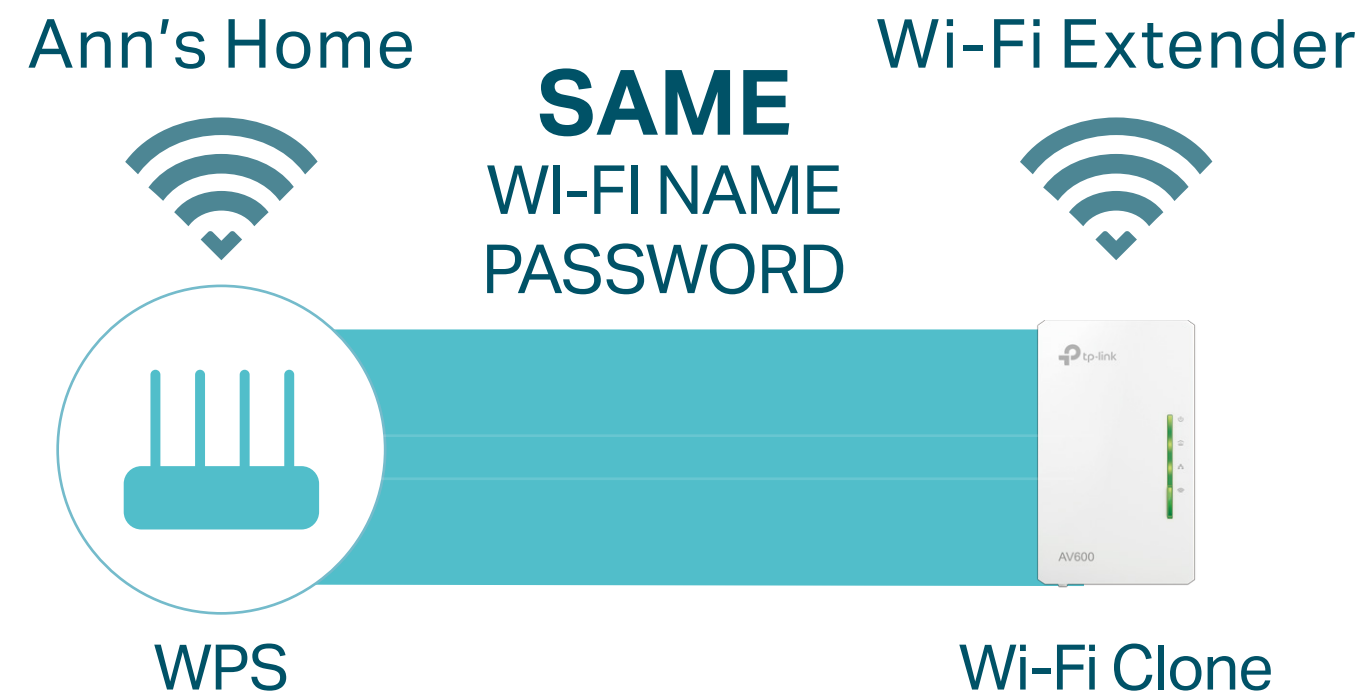

AV600 Powerline Wi-Fi Kit

Instant Wi-Fi & Wired
Network Everywhere

TL-WPA4220 KIT

HomePlug
AV 600Mbps

300Mbps
Wi-Fi

Wi-Fi
Auto-Sync

Highlights

Simple Setup with Wi-Fi Clone

Copy your wireless network name (SSID) and password from your router instantly by pressing the Wi-Fi Clone button.

Settings in Sync with Wi-Fi Move

Any changes made to network settings will be automatically applied across the entire network.

Highlights

600Mbps over Powerline

HomePlug AV standard providing up to 600Mbps high speed data transmission over a home's existing electrical wiring, ideal for lag-free HD or 3D video streaming and online gaming.

300Mbps Wi-Fi

Extend 300Mbps wireless connections to previously hard-to-reach areas of your home and office.

Features

Speed

- Wireless N Standard – Wi-Fi speed of up to 300Mbps
- HomePlug AV – Provides up to 600Mbps high-speed data transmission over a home's existing electrical wiring
- Multiple Ethernet Ports – Create faster connections with PCs, consoles, STB and more
- Speed Optimization – Supports IGMP managed multicast IP transmission, optimizing IPTV streaming