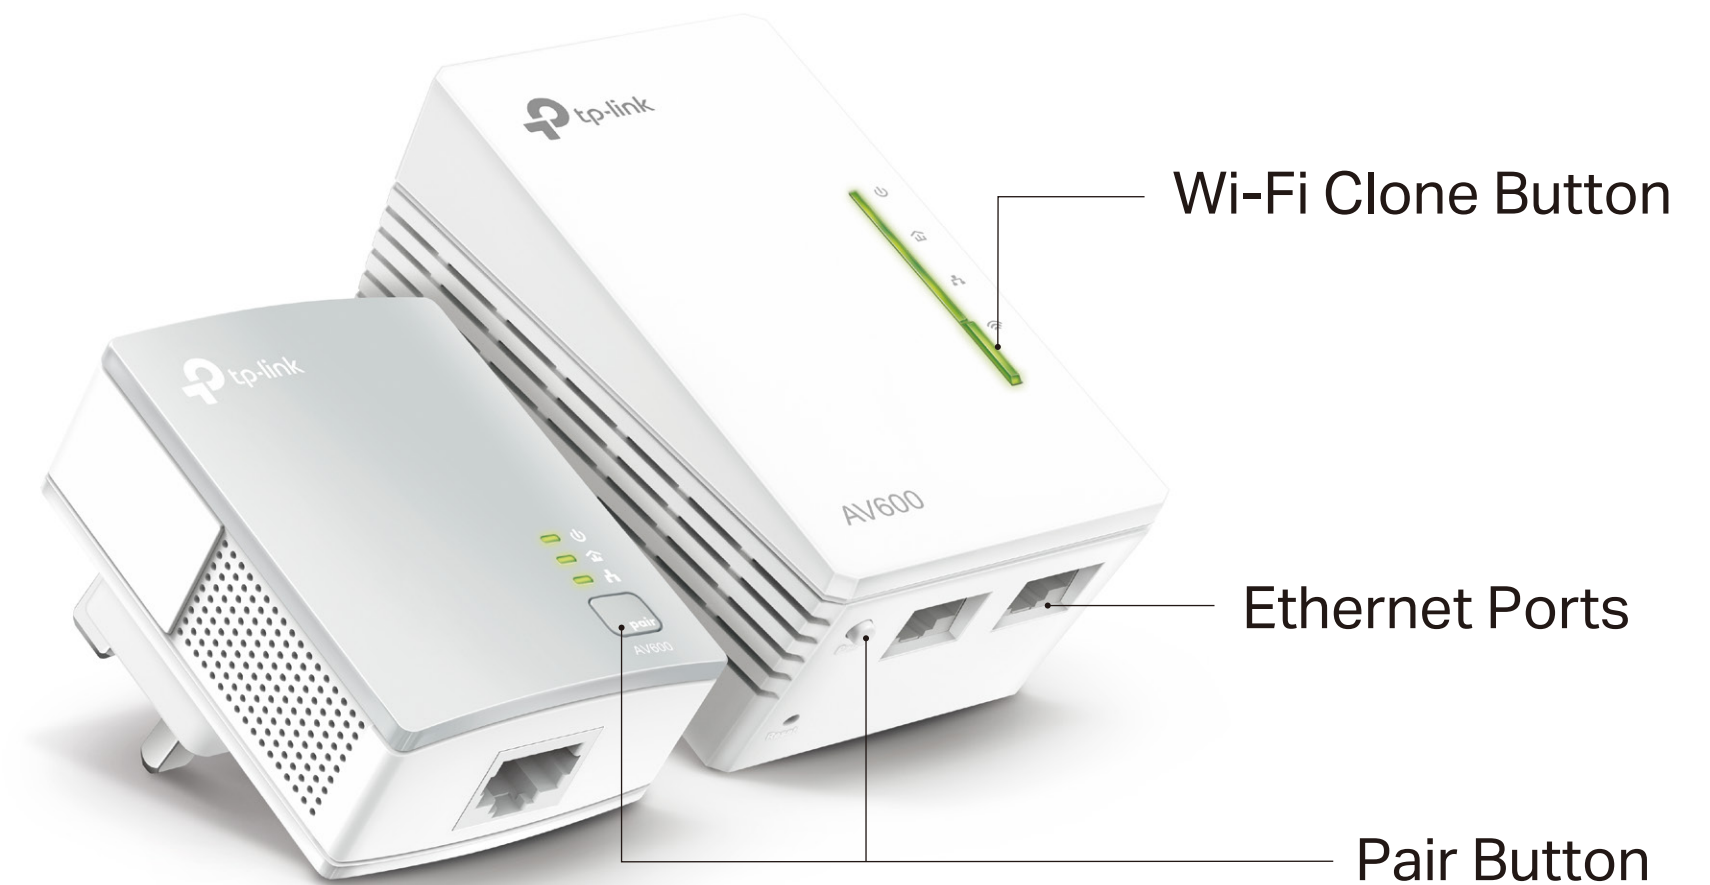

Specifications

Hardware

- Transmission Speeds:
  - Powerline: up to 600 Mbps
  - Ethernet: 10/100 Mbps
- Standards and Protocols:
  - HomePlug AV, IEEE 1901, IEEE 802.3, IEEE 802.3u, IEEE 802.11b/g/n
- Interface:
  - TL-WPA4220: 2 Ethernet Ports
  - TL-PA4010: 1 Ethernet Port
- Plug Type: UK
- Button: Pair, Reset, Wi-Fi Clone
- LED Indicator: Power, Powerline, Ethernet, Wi-Fi
- Dimensions (W x D x H):
  - TL-WPA4220: 3.7 × 2.1 × 1.6 in. (94 × 54 × 40 mm)
  - TL-PA4010: 2.6 × 2.0 × 1.1 in. (65 × 52 × 28.5 mm)
- IGMP: IGMP v1/v2/v3
- Power Consumption:
  - TL-WPA4220: Maximum: 5.6W, Typical: 5.2W
  - TL-PA4010: Maximum: 2.6W, Typical: 2.3W
- Range: Up to 300 meters/1000 feet over existing electrical wiring
- Compatibility:
  - Compatible with all HomePlug AV & AV2 standard powerline adapters