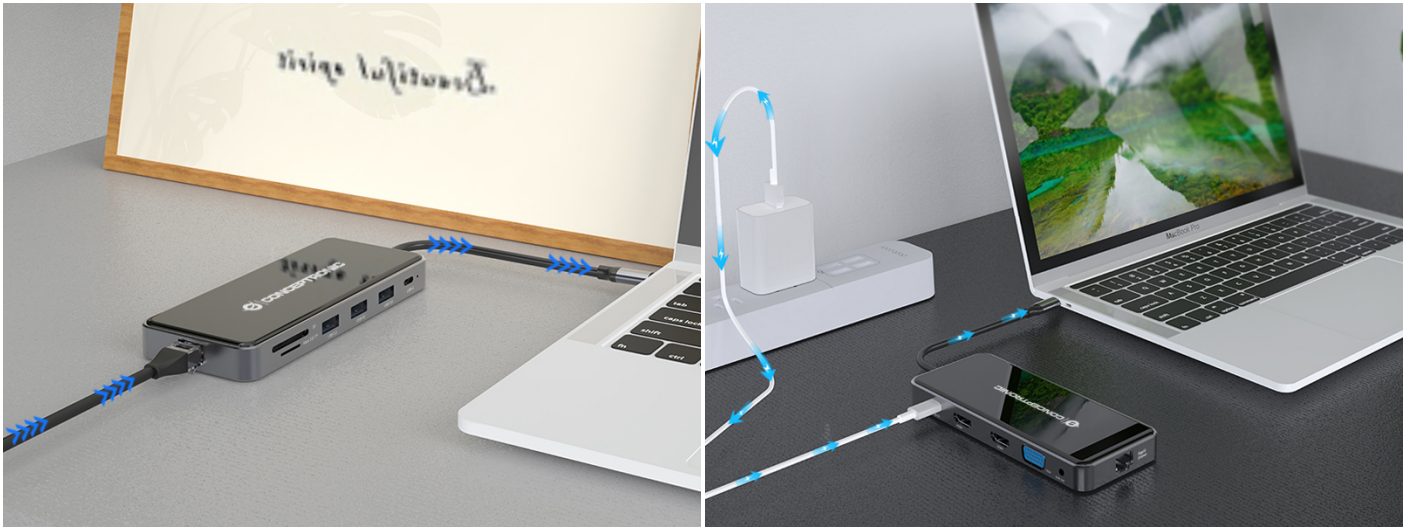

DONN15G 12-in-1 USB 3.2 Gen 1 Docking Station, HDMI x 2, VGA, USB-C Data, USB-A 3.0 x 2, USB-A 2.0, SD, TF/MicroSD, Audio, GbE LAN, 100W USB PD

Product Images

macOS
macOS does not support Multi-Stream Transport (MST)

Short Description

1. 12-in-1 USB-C to HDMI/VGA/USB-C PD/USB-C data/USB 3.0/USB 2.0/SD/TF/GbE/AUX multiport adapter
2. Triple display
3. Supports HDMI resolution up to 4K 30Hz
4. Supports VGA resolution up to 1080P 60Hz
5. Supports VGA & HDMI simultaneously
6. Supports USB Power Delivery (PD) up to 100W
7. Provides a Gigabit Ethernet port with speeds up to 1000Mbps
8. Built-in Wake-on-LAN feature to startup computers remotely
9. Display modes : extended, mirror
10. Supports MST mode (for Windows only)
11. USB 3.2 Gen 1 SuperSpeed (5Gb/s)
12. Multi-platform support: Windows, Mac OS, Chrome OS
13. Simple Plug and Play installation
14. Cable length: 25cm

Description

This 12-in-1 docking station makes it possible to expand your device's USB Type-C capacity with HDMI/VGA/USB-C PD/USB-C data/USB 3.0/USB 2.0/SD/TF/GbE/AUX ports. The adapter provides an easy way to add HDTV, or equipment such as a monitor or projector to any USB-C device such as a smartphone, portable gaming console, MacBook, Chromebook Pixel or any similar late-model laptop with USB-C ports. The multiport video adapter lets you mirror or extend content on three additional monitors simultaneously (2 x HDMI, 1 x VGA), creating a triple-screen workstation.

Multi Stream Transport, or MST, is a means of connecting one or more monitors together via a single display port. This technology makes it possible to connect say, three monitors to a laptop, using a docking station. This works by combining multiple video signals into one single stream and then 'unpacking;' them again on the display side. MST works on any Windows® device that supports DP Alt Mode (DisplayPort Alternate Mode), using USB-C.