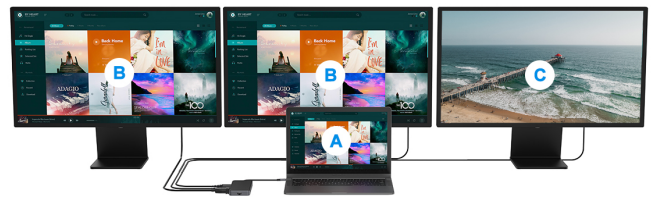

USB-C DP Alt mode(DP1.4)MST

Item	Single video output	Dual video output	Triple video output
HDMI 1	3840 x 2160/30Hz	1920 x 1080/60Hz	1920 x 1080/60Hz
HDMI 2	3840 x 2160/30Hz	1920 x 1080/60Hz	1920 x 1080/60Hz
VGA	1920 x 1080/60Hz	1920 x 1080/60Hz	1920 x 1080/60Hz

Short Description

1. 12-in-1 USB-C to HDMI/VGA/USB-C PD/USB-C data/USB 3.0/USB 2.0/SD/TF/GbE/AUX multiport adapter
2. Triple display
3. Supports HDMI resolution up to 4K 30Hz
4. Supports VGA resolution up to 1080P 60Hz
5. Supports VGA & HDMI simultaneously
6. Supports USB Power Delivery (PD) up to 100W
7. Provides a Gigabit Ethernet port with speeds up to 1000Mbps
8. Built-in Wake-on-LAN feature to startup computers remotely
9. Display modes : extended, mirror
10. Supports MST mode (for Windows only)
11. USB 3.2 Gen 1 SuperSpeed (5Gb/s)
12. Multi-platform support: Windows, Mac OS, Chrome OS
13. Simple Plug and Play installation
14. Cable length: 25cm

Description