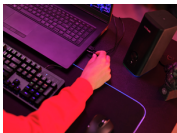

24970_pictures_lifestyle_visual_3.jpg

ImageWidth: 3.000 px

ImageHeight: 2.250 px

ImageResolution: 300 dpi