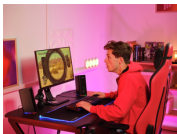

24970_pictures_lifestyle_visual_1.jpg

ImageWidth: 3.000 px

ImageHeight: 2.250 px

ImageResolution: 300 dpi