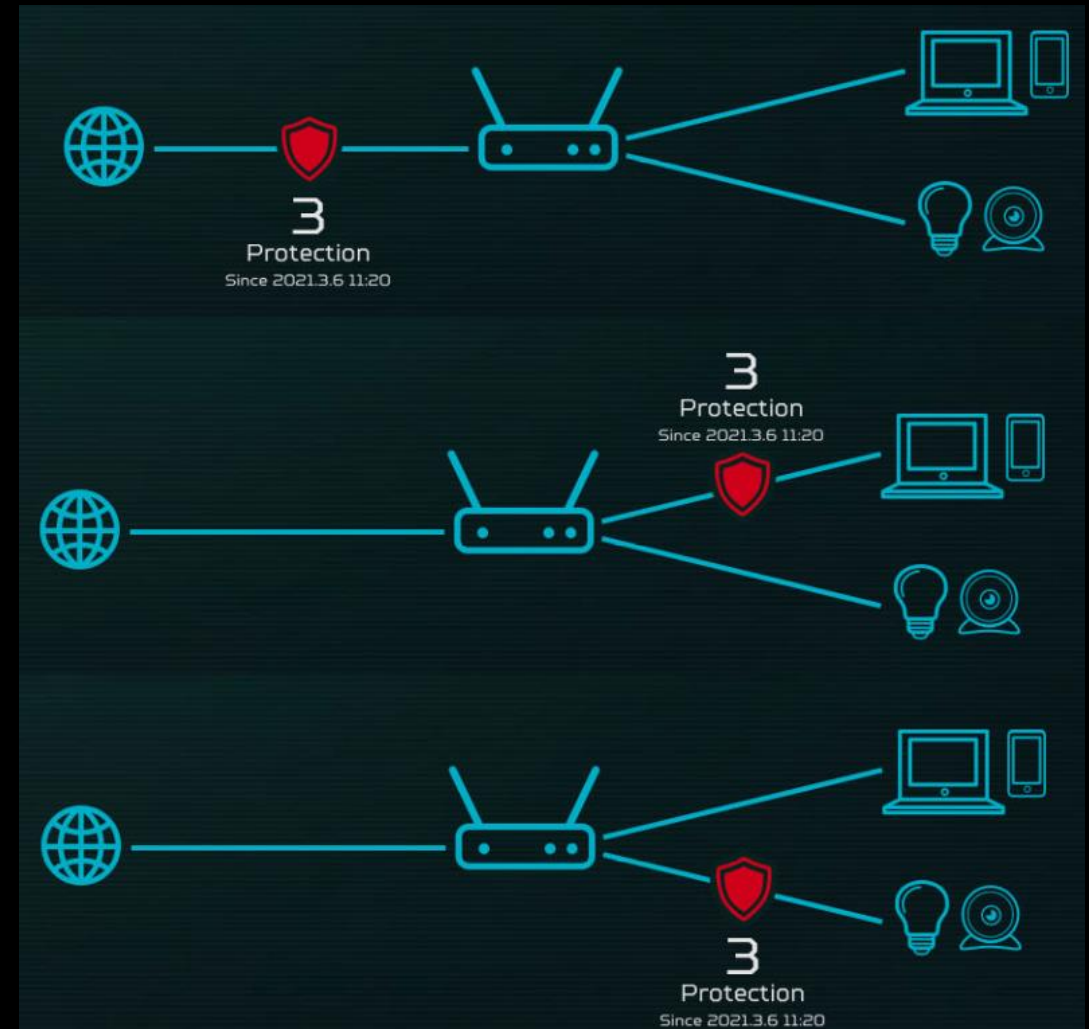

Predator Connect X5 5G CPE

Trend Micro Home Network Security

Embedded with TREND MICRO security engine

Malicious Sites Blocking

- Malicious website blocking can prevent you from visiting malicious websites thereby protecting your computers from being infected with Trojans or being exploited unknowingly

Network attack blocking

- Network attack blocking can help prevent the exploitation of a known vulnerability even when the vulnerable systems/devices have not yet been installed with security patches

IoT security protection:

- IoT security protection can detect and block harmful connections from compromised IoT devices by using Trend Micro's Smart Protection Network, a continuously updated IoT device reputation database

Parental Control:

- Website filtering & Scheduling