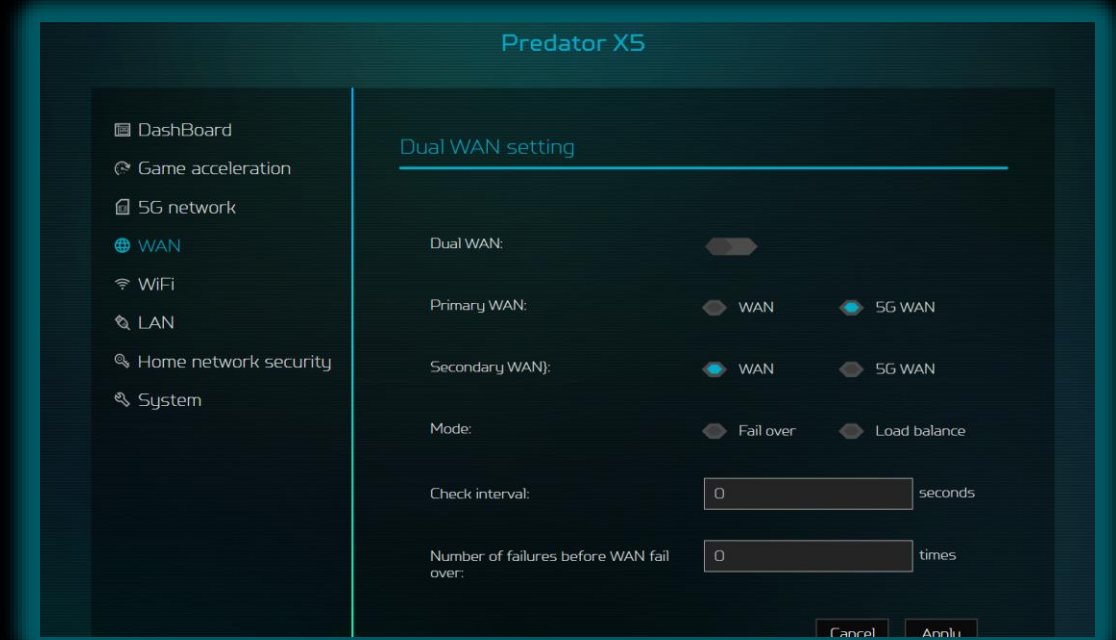

*The limited time offer of WTFast version on the Predator Connect X5 5G CPE supports one selectable device on your network at a time with GPN traffic limits.

Users can pay to upgrade to the advanced version for simultaneous acceleration with unlimited GPN traffic and advance features. Actual performance is dependent on the network and service provider, interface types, and other conditions. All specifications are subject to change without notice. Products and offers may be available in selected markets only. Please check with your supplier.

Predator Connect X5 5G CPE

Dual Connection

Predator Connect X5 support dual connection.

5G NR or Ethernet WAN with PPPoE/Dynamic IP/Static IP

Dual WAN, it support two mode:

Fail Over Mode

- If primary WAN lose connection, the router will switch to secondary WAN automatically

Load Balance Mode

- User can decide which device go to which connection. It allows user dynamic switch devices

Predator Connect X5 5G CPE

Predator Connect APP

Android & iOS APPs

App features

- Register user account
- Easy setup router
- Remote monitor router
- Remote control router