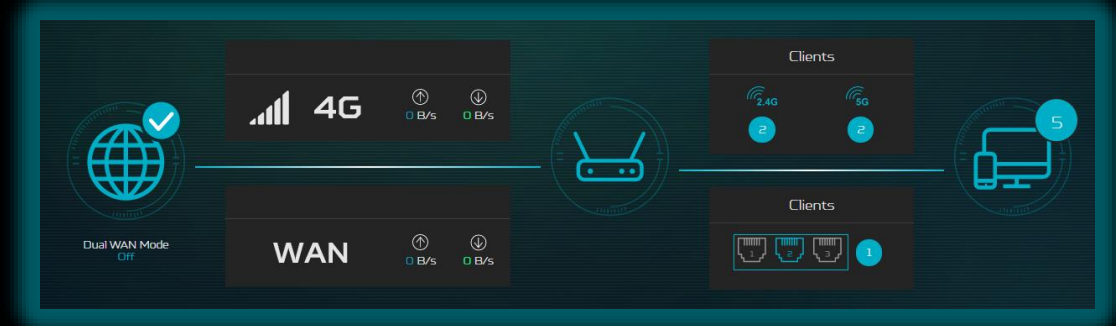

Predator Connect X5 5G CPE

Dual Connection

Predator Connect X5 support dual connection.

5G NR or Ethernet WAN with PPPoE/Dynamic IP/Static IP

Dual WAN, it support two mode:

Fail Over Mode

- If primary WAN lose connection, the router will switch to secondary WAN automatically

Load Balance Mode

- User can decide which device go to which connection. It allows user dynamic switch devices

Predator Connect X5 5G CPE

Predator Connect APP

Android & iOS APPs

App features

- Register user account
- Easy setup router
- Remote monitor router
- Remote control router