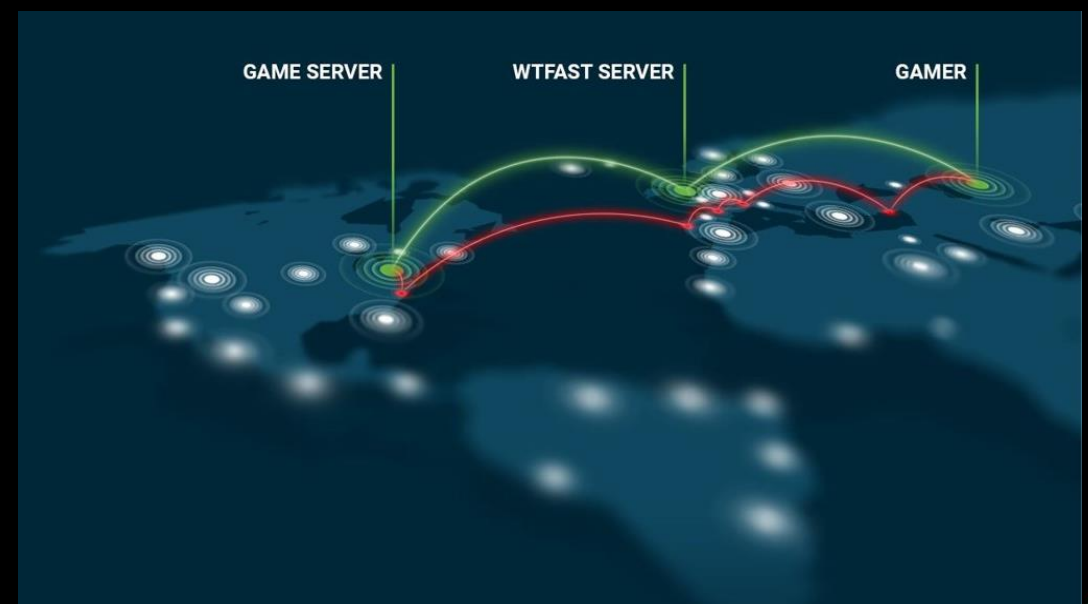

Predator Connect X5 5G CPE with WTFast Gamers Private Network (GPN)

Limited time offer on Predator Connect X5 5G CPE*

Experience online gaming without lag. Lower ping, smoother connection, fewer spikes, less jitter and packet loss.

- Increase Internet stability up to 90%
- Reduce game ping up to 60%
- Less lag
- Eliminate jitter
- Scalpel like split tunneling for routing telemetry traffic using AI

EXPERIENCE
ONLINE
GAMING
WITHOUT LAG

OVER 1000 GAMES
SUPPORTED
NO LOST PACKETS
OR HIGH PING TIMES

The advertisement features a dark blue background with the text "EXPERIENCE ONLINE GAMING WITHOUT LAG" in white. Below this is the WTFast logo. To the right, there are three game covers: Overwatch, Fortnite, and Dota 2. Below the covers, it says "OVER 1000 GAMES SUPPORTED NO LOST PACKETS OR HIGH PING TIMES".

*The limited time offer of WTFast version on the Predator Connect X5 5G CPE supports one selectable device on your network at a time with GPN traffic limits.

Users can pay to upgrade to the advanced version for simultaneous acceleration with unlimited GPN traffic and advance features. Actual performance is dependent on the network and service provider, interface types, and other conditions. All specifications are subject to change without notice. Products and offers may be available in selected markets only. Please check with your supplier.