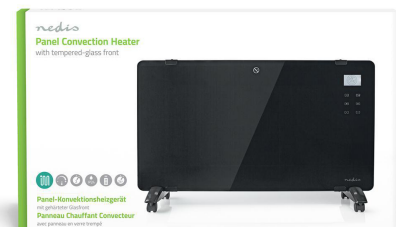

nedis

Glass Panel Convection Heater

1000 / 2000 W | 2 Heat Settings | Adjustable thermostat | Remote control | IP24 | Black

Brand: Nedis | Article number: HTPL20FBK | Product EAN number: 5412810314577

Inner Carton EAN: | Outer Carton EAN: 5412810371242

This Nedis® panel convection heater features a stylish and sleek tempered-glass panel with integrated touch buttons and a LCD display. Mounting the heater on the wall with the included screws saves a lot of valuable floor space. Or put it in your camper van, summer house or wherever you need some extra warmth. Thanks to its wheels with integrated brakes, you can easily move the heater around.

[Read more online](#)

Features

- Convection heating technique - very quiet, perfect for bedrooms
- 2 heat settings of 1000 and 2000 W
- Adjustable thermostat - customised warmth
- Overheat protection - for safe operation
- Remote control - for more operating convenience
- IP24 - splash water proof, safe to use in bathrooms
- Can be used stand alone or wall mounted