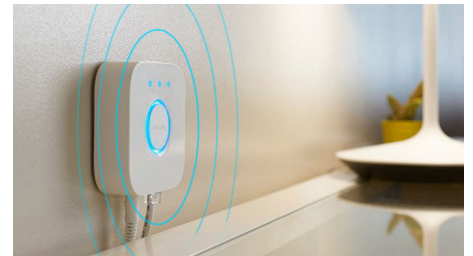

## Set the right mood with warm to cool white light

These bulbs and light fixtures offer different shades of warm to cool white light. With complete dimmability from bright to low nightlights, you can tune your lights to the perfect shade and brightness of light for your daily needs.

## Unlock full suite of smart light features with Hue Bridge

Add a Hue Bridge (sold separately) to your smart lights to experience the full suite of Philips Hue features. With a Hue Bridge, you can add up to 50 smart lights to control throughout your home. Create routines to automate your entire smart home lighting set-up. Control your lights while away from home or add accessories such as motion sensors and smart switches.