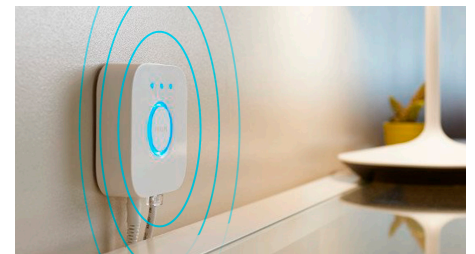

Unlock full suite of smart light features with Hue Bridge

Add a Hue Bridge (sold separately) to your smart lights to experience the full suite of Philips Hue features. With a Hue Bridge, you can add up to 50 smart lights to control throughout your home. Create routines to automate your entire smart home lighting set-up. Control your lights while away from home or add accessories such as motion sensors and smart switches.