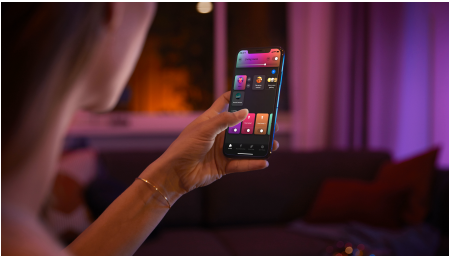

Easy smart lighting

Suitable for most fixtures, these two E27 smart LED bulbs let you bring smart light anywhere in your home. Instantly set the mood with millions of shades of white and coloured light.

Easy smart lighting

- Control up to 10 lights with the Bluetooth app
- Control lights with your voice*
- Create a personalised experience with colourful smart light
- Set the right mood with warm to cool white light
- Get the perfect light recipes for your daily activities
- Unlock full suite of smart light features with Hue Bridge
- Comfortable, colourful light

Highlights

Control up to 10 lights with the Bluetooth app

With the Hue Bluetooth app, you can control your Hue smart lights in a single room of your home. Add up to 10 smart lights and control them all with just the touch of a button on your mobile device.

Create a personalised experience with colourful smart light

Transform your home with over 16 million colours, instantly creating the right atmosphere for any event. With the touch of a button, you can set a festive mood for a party, turn your living room into a movie theatre, enhance your home decor with colour accents, and much more.