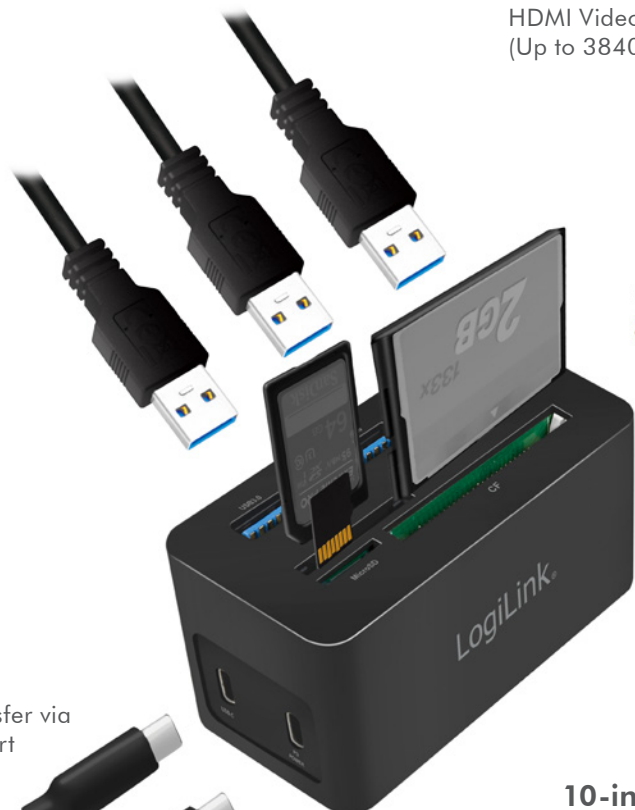

LogiLink®

USB 3.2 Gen 1 USB-C™
Mini Docking
10-port, 60W USB-PD

Art. No.: UA0370

Mini Size, More Connections

This USB-C Mini Docking is a compact and lightweight 10-in-1 expansion dock; offers convenient access to multiple devices on your USB-C laptop. The extra USB-C PD port keeps your laptop charging while still providing power to each external device. Ideal for increasing work efficiency and making life easier.

Gigabit ethernet
network connection

Data transfer via
USB-C port

Power supply via
USB-C (PD) port

10-in-1 Expansion

Instantly expand your laptop with:

- A USB-C data transfer port
- A 60W USB-C power delivery port
- Three USB 3.0 ports
- An RJ45 Gigabit Ethernet port
- A 4K HDMI video output port
- SD / MicroSD / CF card readers

Fast Data Transfer

Connect your laptop via the USB-C port to give you extra ports to connect your peripherals. Quick data transfer speeds up to 5Gbps.

Convenient USB-C Charging

Power supply via the 60W USB-C Power Delivery port for keeps your laptop fully charged while you're using all the other devices on the docking.

RJ45 Gigabit Ethernet

4K HDMI Video Output

Perfect On-the-Go Companion

Mini and lightweight design for taking it on the road; conveniently connect all your devices with one easily portable docking.

Best Connectivity