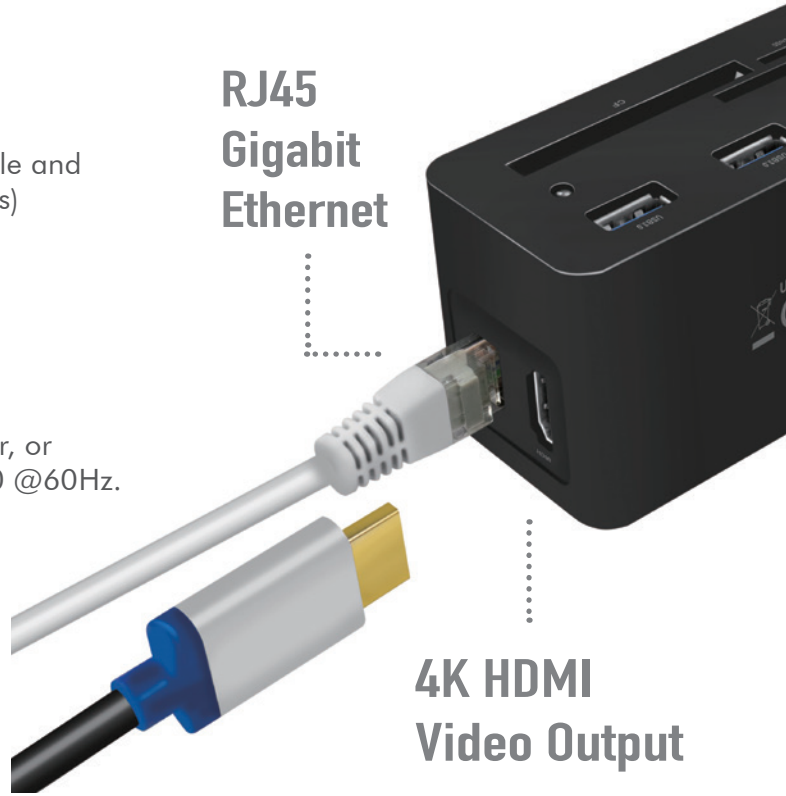

LogiLink®

USB 3.2 Gen 1 USB-C™
Mini Docking
10-port, 60W USB-PD

Art. No.: UA0370

Mini Size, More Connections

This USB-C Mini Docking is a compact and lightweight 10-in-1 expansion dock; offers convenient access to multiple devices on your USB-C laptop. The extra USB-C PD port keeps your laptop charging while still providing power to each external device. Ideal for increasing work efficiency and making life easier.

Gigabit ethernet
network connection

Data transfer via
USB-C port

Power supply via
USB-C (PD) port

10-in-1 Expansion

Instantly expand your laptop with:

- A USB-C data transfer port
- A 60W USB-C power delivery port
- Three USB 3.0 ports
- An RJ45 Gigabit Ethernet port
- A 4K HDMI video output port
- SD / MicroSD / CF card readers

Best Connectivity

Steady Internet Performance

RJ45 Gigabit Ethernet Network Port provides stable and fast network transmission. (10M/100M/1000Mbps)

Ultra HD 4K Display

Easily stream 4K UHD videos to an HDTV, monitor, or projector with HDMI resolution up to 3840 x 2160 @60Hz.

RJ45 Gigabit Ethernet

4K HDMI Video Output

Perfect On-the-Go Companion

Mini and lightweight design for taking it on the road; conveniently connect all your devices with one easily portable docking.

Best Connectivity