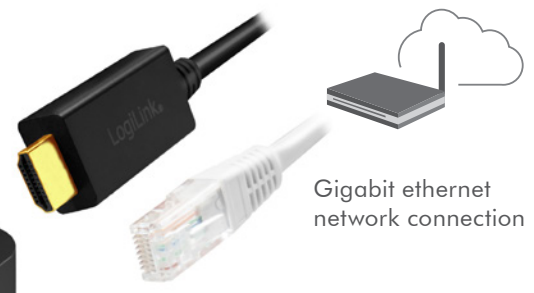

LogiLink®

USB 3.2 Gen 1 USB-C™
Mini Docking
10-port, 60W USB-PD

Art. No.: UA0370

Mini Size, More Connections

This USB-C Mini Docking is a compact and lightweight 10-in-1 expansion dock; offers convenient access to multiple devices on your USB-C laptop. The extra USB-C PD port keeps your laptop charging while still providing power to each external device. Ideal for increasing work efficiency and making life easier.

Gigabit ethernet
network connection

Data transfer via
USB-C port

Power supply via
USB-C (PD) port

10-in-1 Expansion

Instantly expand your laptop with:

- A USB-C data transfer port
- A 60W USB-C power delivery port
- Three USB 3.0 ports
- An RJ45 Gigabit Ethernet port
- A 4K HDMI video output port
- SD / MicroSD / CF card readers

Fast Data Transfer

Connect your laptop via the USB-C port to give you extra ports to connect your peripherals. Quick data transfer speeds up to 5Gbps.

Convenient USB-C Charging

Power supply via the 60W USB-C Power Delivery port for keeps your laptop fully charged while you're using all the other devices on the docking.