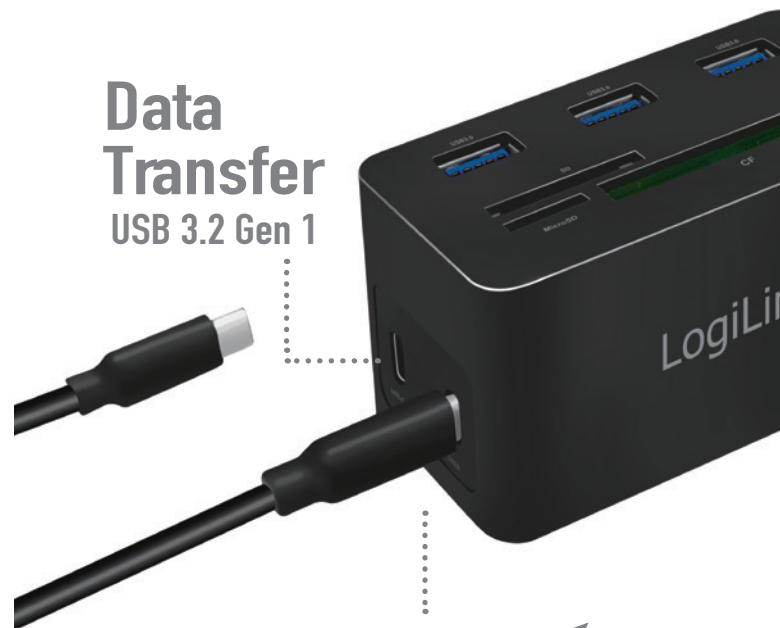

Data Transfer USB 3.2 Gen 1

60W ⚡
Power Delivery

RoHS
compliant

*The specifications and pictures are subject to change without prior notice.

*All trade names referenced are the registered trademarks of their respective owners.

Best Connectivity