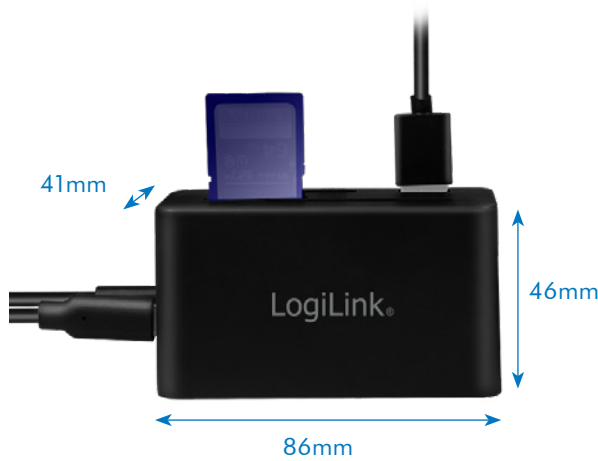

Best Connectivity

Steady Internet Performance

RJ45 Gigabit Ethernet Network Port provides stable and fast network transmission. (10M/100M/1000Mbps)

Ultra HD 4K Display

Easily stream 4K UHD videos to an HDTV, monitor, or projector with HDMI resolution up to 3840 x 2160 @60Hz.

RJ45 Gigabit Ethernet

4K HDMI Video Output

Perfect On-the-Go Companion

Mini and lightweight design for taking it on the road; conveniently connect all your devices with one easily portable docking.

Best Connectivity