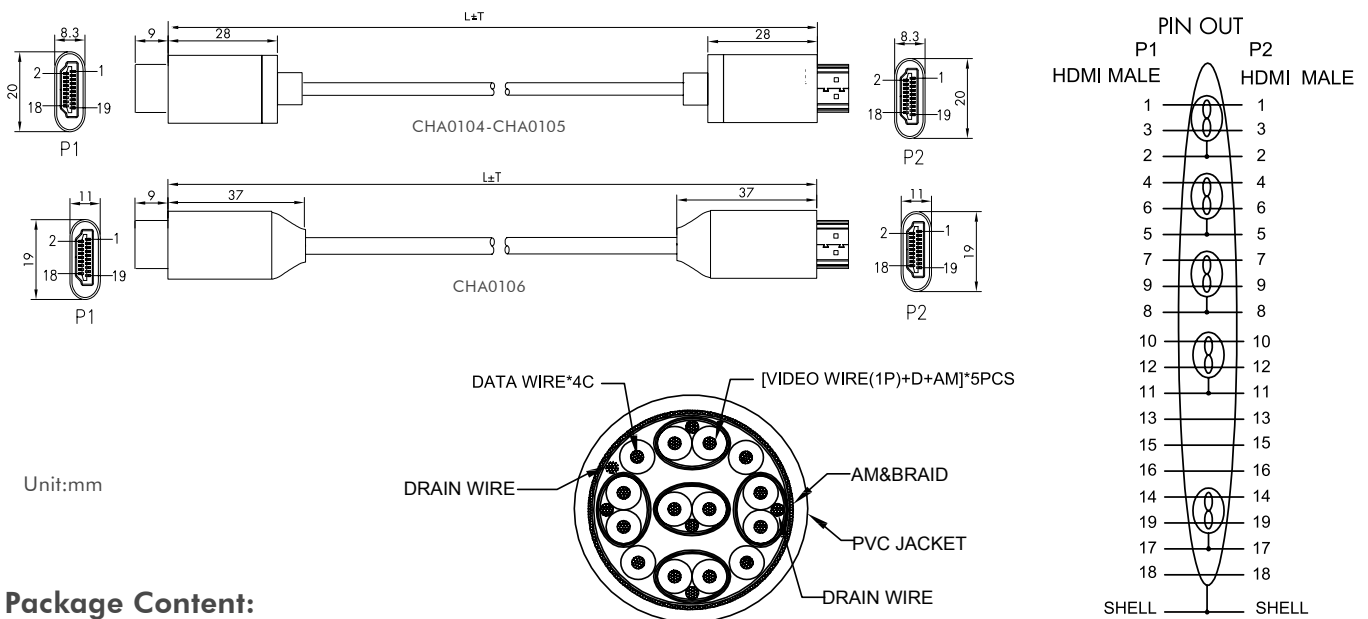

### Specifications:

Connection 1	HDMI-A 19pin, male
Connection 2	HDMI-A 19pin, male
Connector Material	Gold-Plated
Max. Resolution	8K@60 Hz
Supported Bandwidth	48 Gbps
Color	Black/Grey