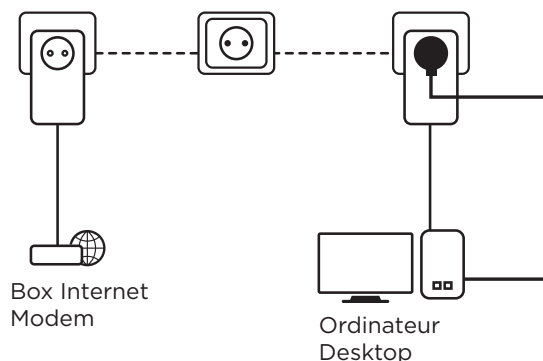

Powerline 2000 KIT EU

General data

Standards:	HomePlug™ AV2, HomePlug™ AV, IEEE 802.3, IEEE 802.3u, IEEE 802.3ab
MIMO:	2x2
Interface:	1x Gigabit Ethernet Port (10/100/1000 Mbit/s)
Button:	Connect & Secure, Reset
LEDs:	Power, Powerline, Ethernet
Power Socket Interface	AC 250 V 10 A max., AC 125 V 10 A max.
Power Supply	100 ~ 240 V AC, 50/60 Hz
Security:	128 bit AES
Range:	up to 300 meters over electric circuit
Frequency:	2 MHz ~ 68 MHz
Size (WxDxH):	60 x 74 x 119 mm
Weight in kg:	0,19

Environment

Operating Temperature:	0 °C ~ +40 °C
Storage Temperature:	-40 °C ~ +70 °C
Operating Humidity:	10%~90% non-condensing
Storage Humidity:	5%~90% non-condensing

Others

Certification:	CE
Package Contents:	2x Powerline 2000 Adapters 2x Ethernet Cables 1x Installation instructions
System Requirements:	Ethernet (RJ45) connector

EAN POWERL2000DUOEU: 9120072372155