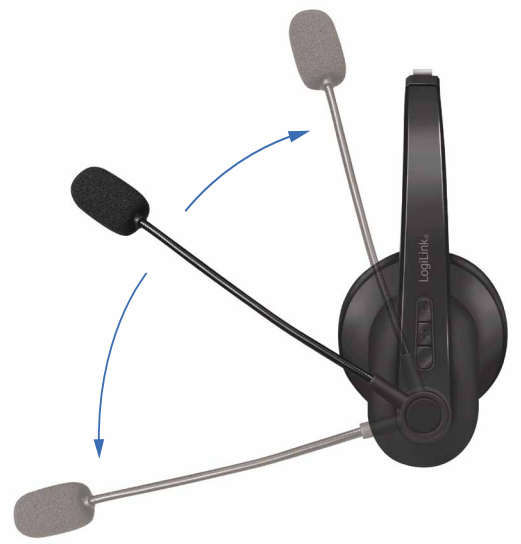

LogiLink®

Wireless Mono Headset with Charging Stand

Art. No.: BT0059

Enhance Customer Connection

This Wireless Mono Headset with charging Stand offers superior sound, hands-free calls, intuitive controls and all-day battery life. Designed for customer service & support, call centers, etc. Ensures people on both ends of the call can hear each other clearly without distraction.

Work with Unified
Communications
Platforms

18hrs

Up to 18 Hours
Talking Time

Hands-free

Volume Control

Microphone

Bluetooth 5.0

Easy to store and charge with charging stand

Crystal Clear Sound

High quality and crisp sound for clear voice and video calls, music and more. An essential headset for personal use or at the office.

All Day Long

Enjoy superior wireless connectivity with a range up to 10 m, you can work away from your desk and still maintain quality sound. Get the most out of your busy day with up to 18 hours of battery power.

One Size Fits All

The headset with adjustable headband and soft foam ear cushions is extremely flexible giving you hours of comfort.

Flexible and Rotation

The microphone can be positioned for better voice capture.