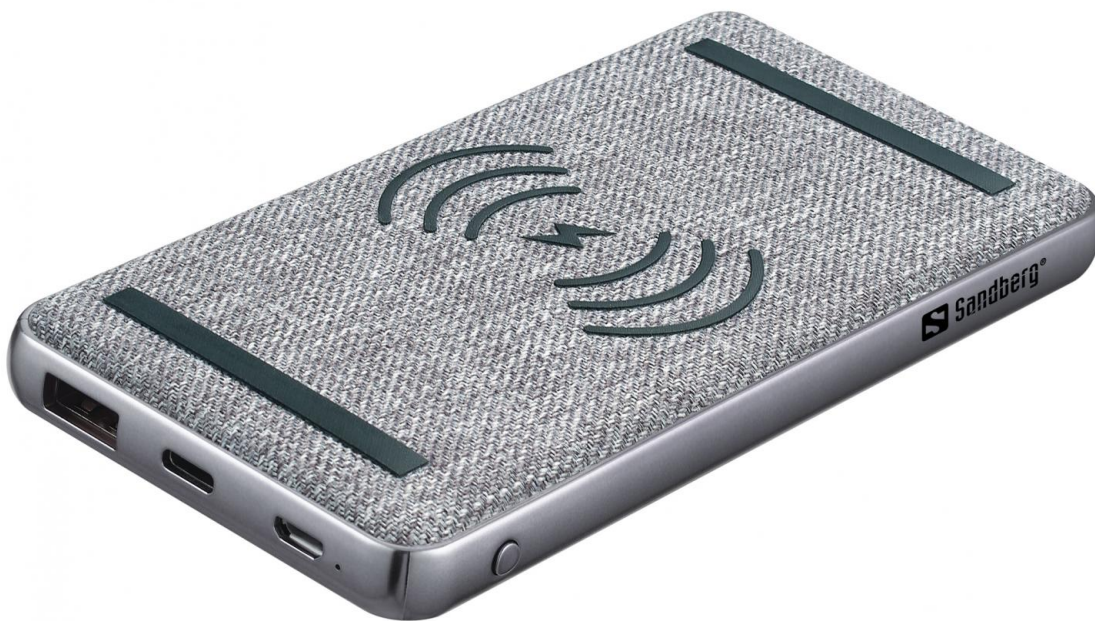

Powerbank 10000 PD20W+Wireless

Item no.:

420-61

EAN: 
5705730420610

5 Years Warranty	 Double Quality Tested
-------------------------------	---

10000 mAh	4X charges of a smartphone
---------------------	---

USB-C QC 3.0 Fast and Powerful	 Charge multiple devices
--	--

 Wireless charger	 Qi-compatible
--	---

 FC	 RoHS COMPLIANT	
 UK CA	 CE	

Sandberg Powerbank 10000 PD20W+Wireless is a super clever powerbank with several charging functions. Qi-compatible smartphones can be charged completely wirelessly by placing the phone on the charging plate on top of the power bank. In addition, you will find both a QC 3.0 USB-A port and a USB-C port for wired charging of your device if needed.

 More information:
 www.sandberg.world

Sandberg Powerbank 10000 PD20W+Wireless

Specifications

Capacity: 10000 mAh / 37 Wh
Battery type: Li-polymer
Connectors: 1 x Micro USB female, 1 x USB-C female, 1 x USB A female
Micro USB input: 5V/2A, 9V/2A, 12V/1.5A
USB-C Input: 5V/2.4A, 9V/2A, 12V/1.5A
USB-C Output: 5V/3A, 9V/2A, 12V/1.67A (PD 20W)
USB A Output: 5V/2.4A, 9V/2A, 12V/1.5A
Wireless output: 5W/7.5W/10W/15W
Frequency: 100 Hz - 180 kHz
Charging distance: ?10 mm
Charging efficiency: 65%
Wireless standard: Qi
Supports power-through:No