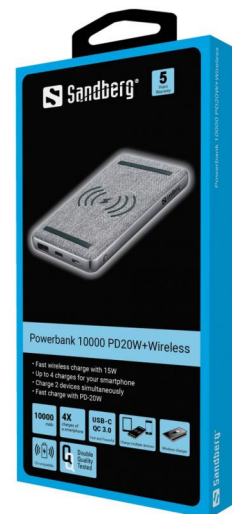

Powerbank 10000 PD20W+Wireless

Item no.:

420-61

EAN: 
5705730420610

5 Years Warranty	 Double Quality Tested
-------------------------------	---

10000 mAh	4X charges of a smartphone
---------------------	---

USB-C QC 3.0 Fast and Powerful	 Charge multiple devices
--	--

 Wireless charger	 Qi-compatible
--	---

 FC	 RoHS COMPLIANT	
 UK CA	 CE	

Sandberg Powerbank 10000 PD20W+Wireless is a super clever powerbank with several charging functions. Qi-compatible smartphones can be charged completely wirelessly by placing the phone on the charging plate on top of the power bank. In addition, you will find both a QC 3.0 USB-A port and a USB-C port for wired charging of your device if needed.

 More information:
 www.sandberg.world

Sandberg Powerbank 10000 PD20W+Wireless

Specifications

Capacity: 10000 mAh / 37 Wh
Battery type: Li-polymer
Connectors: 1 x Micro USB female, 1 x USB-C female, 1 x USB A female
Micro USB input: 5V/2A, 9V/2A, 12V/1.5A
USB-C Input: 5V/2.4A, 9V/2A, 12V/1.5A
USB-C Output: 5V/3A, 9V/2A, 12V/1.67A (PD 20W)
USB A Output: 5V/2.4A, 9V/2A, 12V/1.5A
Wireless output: 5W/7.5W/10W/15W
Frequency: 100 Hz - 180 kHz
Charging distance: ?10 mm
Charging efficiency: 65%
Wireless standard: Qi
Supports power-through:No

Packaging info

1 Sandberg Powerbank 10000 PD20W+Wireless
1 USB-A to Micro-USB charge cable 0.3 m
1 Quick guide

User guide: https://files.sandberg.world/support/manual/420-61_quick_guide-210615.pdf

Dimensions