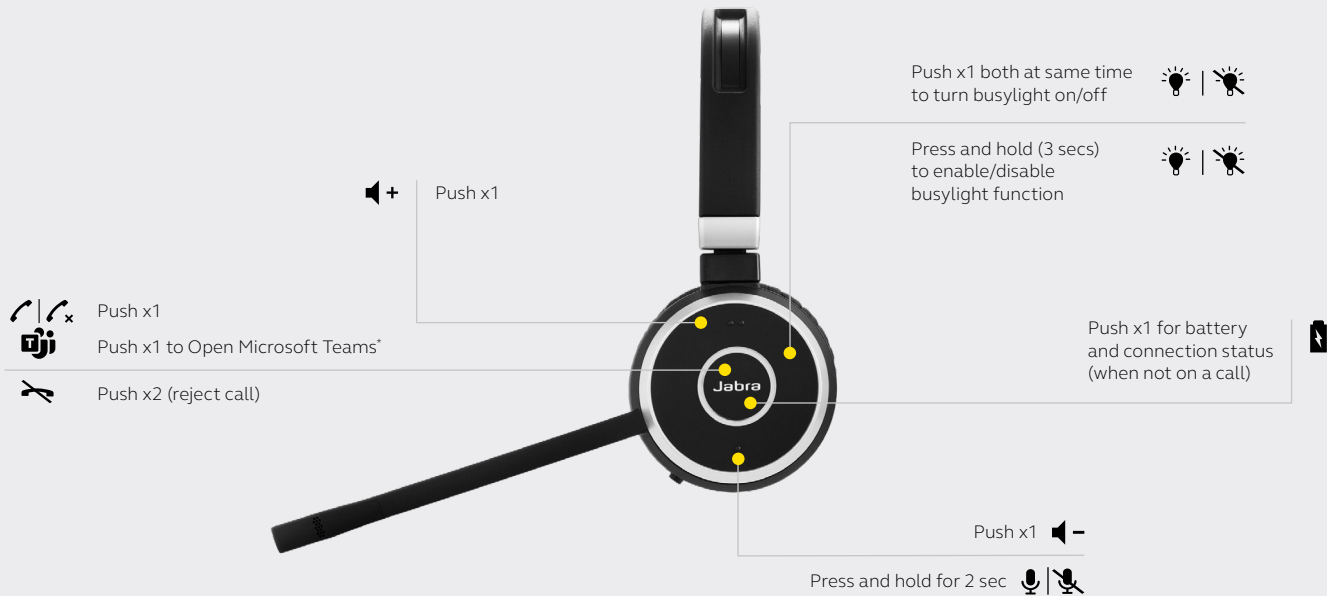

HOW TO START AND PAIR

HOW TO CHARGE

Charge with either the optional charging stand accessory or the supplied USB charging cable.

Full charge time **120** mins.
Up to 14 hours of battery.

HOW TO USE

	FEATURES	BENEFITS
Connectivity	Computer	Jabra Link 370 Bluetooth USB-A adapter. Up to 30m/100ft wireless range to your computer.
	USB cable	Plug-and-play connectivity to computer
	Dual Bluetooth connectivity	Connect two Bluetooth enabled devices at the same time, including mobile device and computer
	Certifications	Certified for Microsoft Teams*, Cisco and more
	Multiple device pairing	Pair up to 8 devices, one at a time
Audio	Microphone	State-of-the-art noise-cancelling microphone eliminates background noise
	HiFi Audio	HiFi audio streaming
	Software integration	Additional features available via Jabra Xpress and Jabra Direct
Ease of use	Rechargeable battery	Up to 14 hours battery life
	Busylight	Integrated busylight acting as a 'do not disturb' sign and protecting your focus
	All day comfort	Leather feel ear cushions and an on-ear wearing style for all-day comfort
	Optional charging stand	Easy charging and docking comes with an optional charging stand to eliminate battery concerns
	Discreet boomarm	Boom arm can be clipped into the headband when not on calls
	Music controls	Speaker volume up/down on headset
	Call management	Answer/reject calls; increase/decrease speaker volume; mute
Variants	UC and MS variants	Choose from UC or MS Teams variants
Compatibility	Leading UC vendors and Microsoft Teams*	  