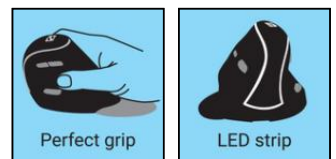

Wireless Vertical Mouse Pro

Item no.:

630-13

EAN:

The Sandberg Wireless Vertical Mouse Pro is an ergonomic alternative to a traditional computer mouse. The mouse is, so to speak, overturned on the side and the shape adapted to the grip of your hand, so that you get a more natural grip of the mouse. This alleviates the pressure on your wrist significantly, and thereby, reducing the risk for pain and joint injuries. Furthermore, this mouse is equipped with a magnetically detachable wrist rest for additional comfort. The mouse is wireless, avoiding the need for an irritating cable. You even avoid changing batteries thanks to the built-in rechargeable battery.

 More information:
 www.sandberg.world

Sandberg Wireless Vertical Mouse Pro

Specifications

General:
2.4 GHz GFSK technology
Working distance: Up to 10 metres

Mouse:
6 buttons
Wireless optical 1000 / 1200 / 1800 / 2800 / 4200 DPI
Scroll wheel
Built-in rechargeable Li-ion battery
Built-in white LED light
75° vertical angle