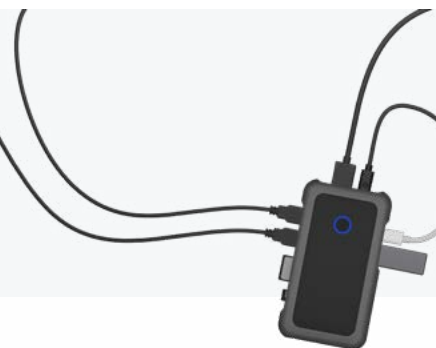

**Desktop Experience**, or **DeX** for short, and **Easy Projection** allow you to use input devices, storage media and built-in **NVMe SSD** connected to and supported by the **IB-DK2108M-C**, as well as an **HDMI®**-enabled display device - on a separate desktop surface!