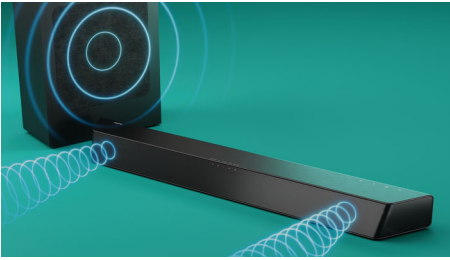

Philips
Soundbar 2.1 with wireless
subwoofer

520 W Max

2.1 CH wireless subwoofer
Dolby Digital Plus
HDMI ARC

TAB7207

Rich sound for every detail

This fantastic 2.1 channel soundbar with a wirelessly connecting subwoofer brings true cinema sound into your living room. Dolby Digital Plus delivers incredible surround sound and two extra tweeters let you widen the soundstage even further.

Immersive cinema experience

- Dolby Digital Plus delivers cinema surround sound
- 2.1 channels. 8" wireless subwoofer for deeper bass
- Two angled speakers for wider sound

Connectivity and convenience

- Conveniently connect all of your favourite sources
- Connect via HDMI ARC, Optical in, BT, Audio in or USB
- Stadium EQ Mode. Bring the stadium home
- HDMI ARC. Control the soundbar with your TV remote
- Roku TV Ready™. Simple setup. One remote

Distinctive looks. Easy control

- Distinctive geometric design. Easy placement
- Operate via touch controls on soundbar
- Place on your TV table, the wall or any flat surface
- Philips Easylink for convenient control

PHILIPS

Highlights

2.1 channels. 8" subwoofer

This soundbar's 2.1 channels and wirelessly connecting 8" subwoofer put you in the centre of the action, surrounding you in rich and virtual surround sound no matter what you're watching or listening to. Pick out every detail and lose yourself in the mix!