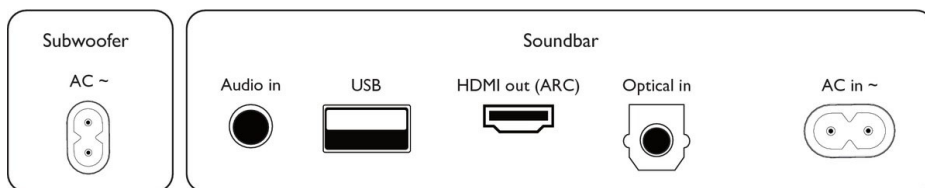

Supported Audio Formats

- HDMI ARC: Dolby Digital, Dolby Digital plus, LPCM 2ch
- Optical: Dolby Digital, LPCM 2ch
- USB: MP3, WAV, FLAC
- Bluetooth: SBC

Convenience

- EasyLink (HDMI-CEC): Audio Return Channel, Automatic audio input mapping, One touch standby

- Night mode: No
- Remote Control

Design

- Colour: Black
- Wall mountable

Power

- Main unit power supply: 100-240 V AC, 50/60 Hz
- Subwoofer standby power: < 0.5 W
- Main unit standby power: < 0.5 W
- Subwoofer power supply: 100-240 V AC, 50/60 Hz
- Auto standby

Accessories

- Included accessories: Remote Control (with battery), Power cord, Wall mount bracket, Quick start guide, World Wide Warranty leaflet

Dimensions

- Main Unit (W x H x D): 800 x 65 x 106 mm
- Main Unit Weight: 2.1 kg
- Subwoofer (W x H x D): 150 x 400 x 300 mm
- Subwoofer Weight: 4.74 kg

Packaging dimensions

- Packaging type: Carton
- Number of products included: 1
- Type of shelf placement: Laying
- Packaging dimensions (W x H x D): 46 x 18.5 x 97 cm
- Gross weight: 8.64 kg
- Net weight: 7.139 kg
- Tare weight: 1.501 kg
- EAN: 48 95229 12649 7

Outer Carton

- Number of consumer packages: 2
- Outer carton (L x W x H): 105 x 62 x 21 cm
- Gross weight: 18.56 kg
- Net weight: 14.278 kg
- Tare weight: 4.282 kg
- GTIN: 1 48 95229 12649 4

Issue date 2022-11-02

Version: 6.1.2

12 NC: 8670 001 82583
EAN: 48 95229 12649 7

© 2022 Koninklijke Philips N.V.
All Rights reserved.

Specifications are subject to change without notice.
Trademarks are the property of Koninklijke Philips N.V.
or their respective owners.

www.philips.com