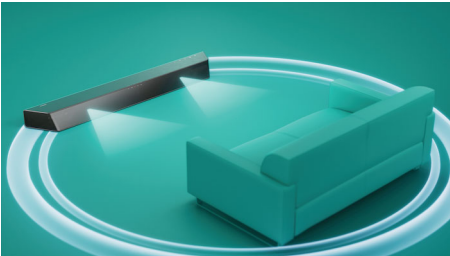

Distinctive looks. Easy control

- Distinctive geometric design. Easy placement
- Operate via touch controls on soundbar
- Place on your TV table, the wall or any flat surface
- Philips Easylink for convenient control

PHILIPS

Highlights

2.1 channels. 8" subwoofer

This soundbar's 2.1 channels and wirelessly connecting 8" subwoofer put you in the centre of the action, surrounding you in rich and virtual surround sound no matter what you're watching or listening to. Pick out every detail and lose yourself in the mix!

Dolby Digital Plus

Virtualise the cinema experience in your home. This soundbar utilises Dolby Digital Plus technology to immerse you in waves of virtual surround sound. Crystal clarity and great detail mean you can engage with your media like never before.

Wider soundstage

Widen the sound! Two extra tweeter speakers at either end of the soundbar broaden the audio to give you a clear separation of instruments. Pick them out easily and hear every instrument in the orchestra like you're really in the hall!