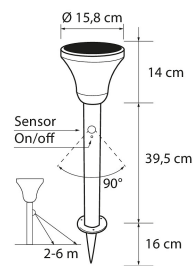

(LIGHTS IN ALL DIRECTIONS)

(LIGHTS IN ALL DIRECTIONS)

PRODUCT CODE	CODE	KG	PRODUCT FAMILY
9478619		0.846	

(LIGHTS IN ALL DIRECTIONS)

Mounting

Structure

Dimming and control

Photometric data

Lifetime and capacity

Measurements

Electrotechnical data