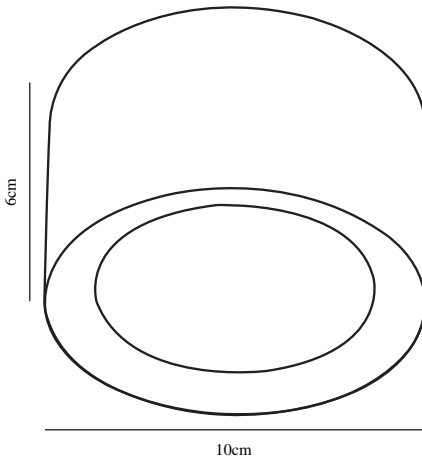

FALLON | SURFACE DOWNLIGHT | WHITE/STEEL

47540132

nordlux®

Voltage (V): 230 Volt

IP degree: IP20

Class (Class 1, Class 2, Class 3):

Class 2 (Double isolated)

Bulb base: LED Module

Parallel connection: True

Height (cm): 6

Projection (cm): 6

EAN: 5701581415188

TUN: 1975407

Item Number: 47540132

Pcs Per Master Carton: 3

Sales Box Height (cm): 10

Sales Box Width (cm): 7

Sales Box Depth (cm): 11

Sales Box Volume m³ : 0.0008

Product net weight (kg): 0.275

Primary material: Metal

Secondary material: Plastic

Color: White/Steel

Brightness of light (Lumen): 500

Color Temperature (K): 2700

Ra-value : 80

Lifetime (h): 20000

Beam Angle (°) : 110

Candela (cd) (for directional

lamp only): 0

Energy Class: F

Actual Watt (W): 8.5