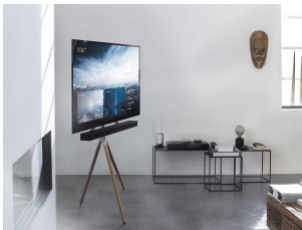

Maximize your TV viewing experience