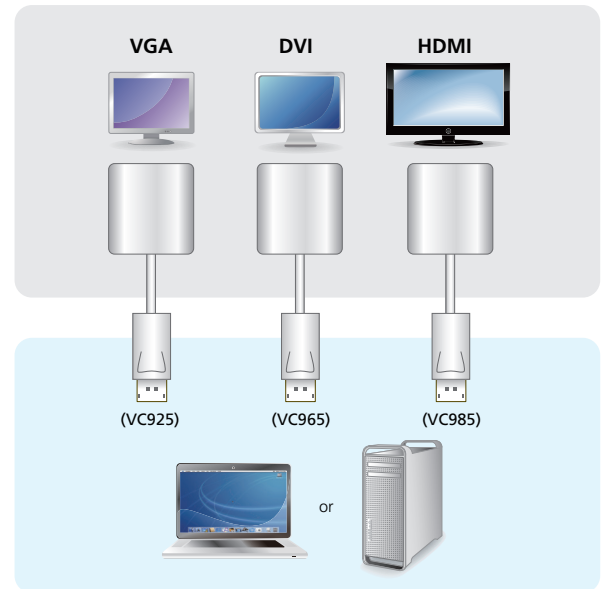

DisplayPort to VGA/DVI/HDMI Adapter

VC925 / VC965 / VC985

- The VC925/VC965/VC985 are DisplayPort to VGA/DVI/HDMI adapters, allowing you to connect your device's DisplayPort output to the VGA/DVI/HDMI input of a TV or other display.

The VC925/VC965/VC985 provide a cost-effective yet high performance signal conversion solution. These adapters are therefore perfect for computers and notebooks, supporting display resolutions of up to WUXGA (1920 x 1200 @ 60Hz) / 1080p (1920 x 1080 @ 60Hz).

Features

- Converts DisplayPort signals to VGA / DVI / HDMI output
- DisplayPort 1.2 compliant
- Supports VGA, SVGA, XGA, SXGA, UXGA and resolutions up to 1920x1200 (PC) / 1080p (HDTV)
- Audio Supported (VC985 Only)
- No software or driver installation required

Specifications

Function	VC925	VC965	VC985
Video Input			
Interface	1 x DisplayPort Male (White)	1 x DisplayPort Male (White)	1 x DisplayPort Male (White)
Video Output			
Interface	1 x HDB-15 Female (Blue)	1 x DVI-I* Female (White) *Only support digital signal transmission	1 x HDMI Type A Female (Black)
Video			
Max. Pixel Clock	165 MHz	165 MHz	165 MHz
Max. Resolution	Input: up to 4096 x 2160 @ 60Hz (4:4:4) Output: up to 1920 x 1200	Input: up to 4096 x 2160 @ 60Hz (4:4:4) Output: up to 1920 x 1080	1920 x 1080 @60Hz
Compliance	DP 1.2	DP 1.2, DVI 1.1	DP 1.2, HDMI 1.3
Audio			
Output	N/A	N/A	1 x HDMI Type A Female (Black)
Environmental			
Operating Temperature	0 – 50 °C		
Storage Temperature	-20 – 60 °C		
Humidity	0 – 80% RH, Non-Condensing		
Physical Properties			
Housing	Plastic	Plastic	Plastic
Weight	0.04 kg	0.04 kg	0.04 kg
Dimensions (L x W x H)	18.00 x 4.50 x 1.50 cm	18.00 x 4.50 x 1.50 cm	18.00 x 4.50 x 1.50 cm