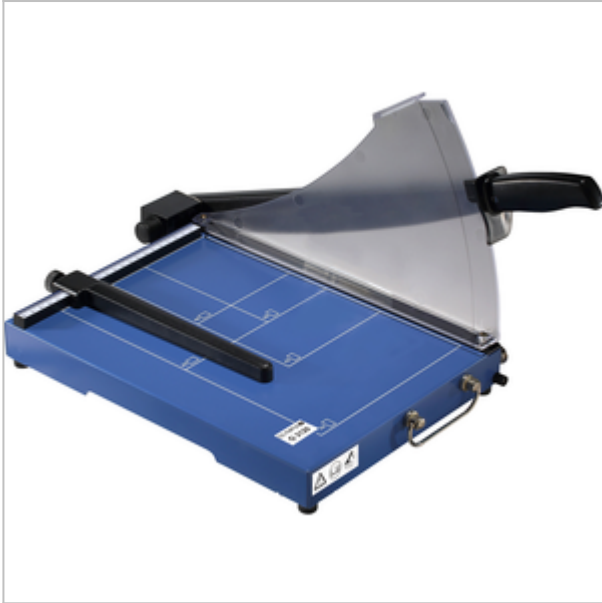

OLYMPIA

Guillotine, OLYMPIA G 3120

Guillotine A4

Perfect cut of photos, cards, printouts or laminated paper

Designed for office, home-office and school

- Number of sheets which can be cutted: 20 sheets
- 310 mm working width
- The paper base is a solid metal plate with scales
- The plate size is 255 x 310 mm
- Rubber feet for a safe usage
- The fingers are protected
- The lever can be fixed

Dimensions: 385 x 405 x 300 mm

Weight: 2,7 kg