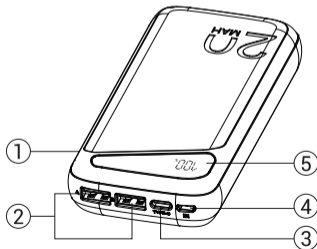

## Introduction

Dear Customer! Thank you for purchasing this NAVITEL® product.

NAVITEL PWR20 MX WHITE - is a portable external battery with a capacity of 20000 mAh. The device is equipped with three output ports, allowing you to charge multiple devices at the same time. Please read this manual carefully and keep it for future reference.

### Device layout

1. Check button
2. USB-A output port
3. USB-C input/output port
4. Micro-USB input port
5. Digital battery indicator