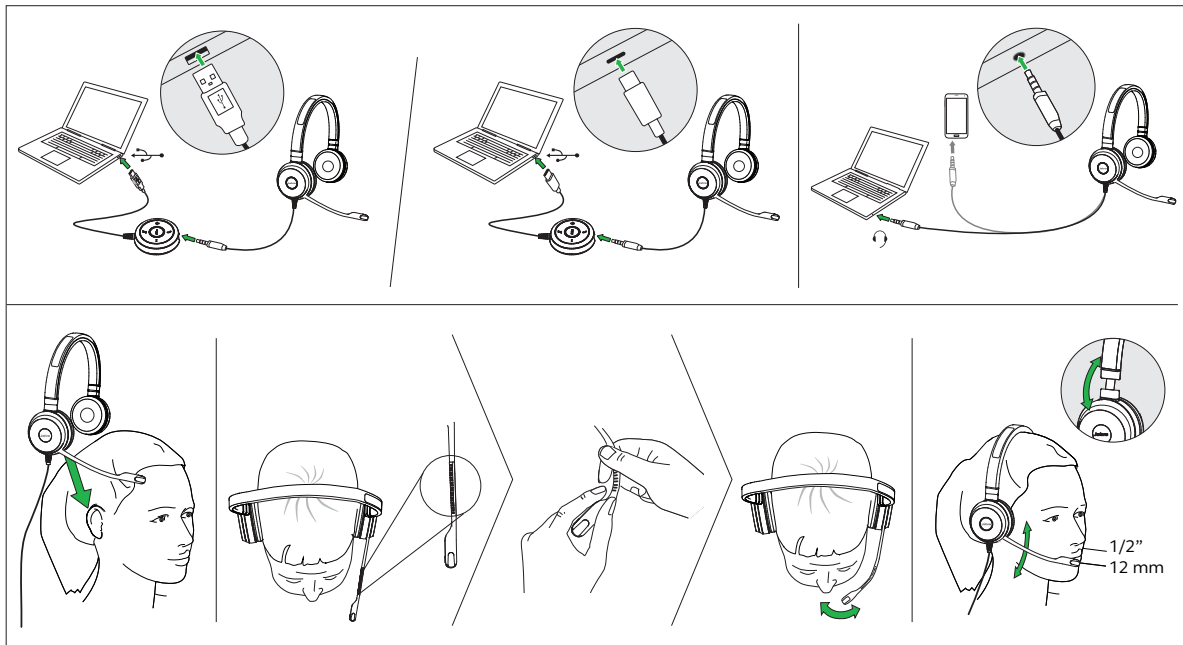

# Jabra Evolve™ 40 headset

## Quick Start Guide

**NOTE:** USB-C connection is optimized for computers. USB-C connection with a mobile phone or tablet may give reduced performance.

\*requires Microsoft Teams headset variant

MADE IN CHINA  
 MODEL: HSC017  
 ENC010