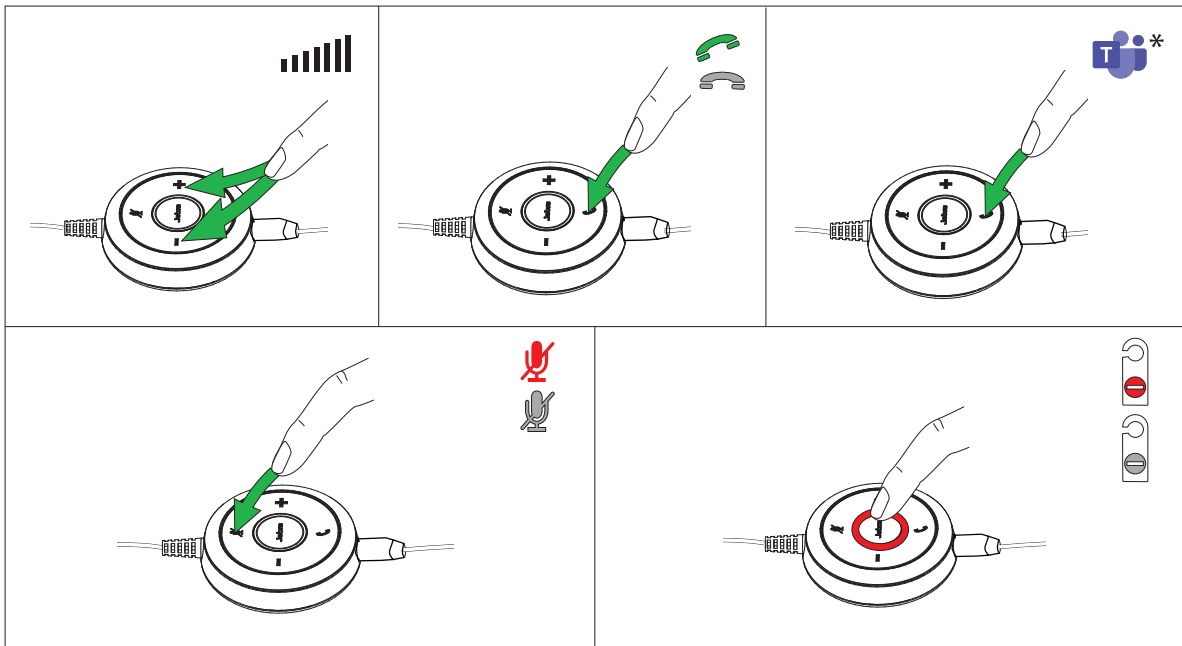

## Quick Start Guide

**NOTE:** USB-C connection is optimized for computers. USB-C connection with a mobile phone or tablet may give reduced performance.

\*requires Microsoft Teams headset variant

MADE IN CHINA  
 MODEL: HSC017  
 ENC010